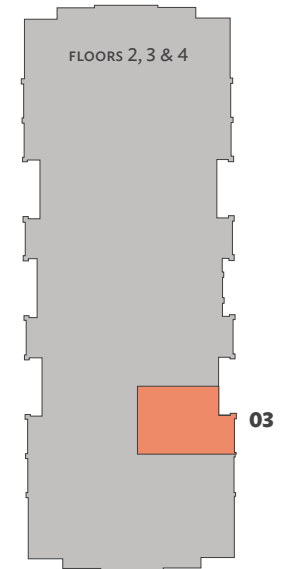

Pratt Homes

WELCOME TO THE FAMILY
SINCE · 1890

freehold | towns | detached | condos

**CONDO
793 BF**

Olympic Bear

All material, specifications and floor plans are subject to change without notice. House renderings are artist's conception and may be built as a mirror image. All floor plans are approximate dimensions. Actual useable floor space may vary from the stated floor area. Colour representations are approximate and subject to change. Municipal Architectural Controls may require modification to exterior material used, exterior house design, appearance and colours. Window sizes may change from floor to floor. Subject to Change E. & O.E. Pratt Homes Barrie. Bear Creek Ridge 2017.