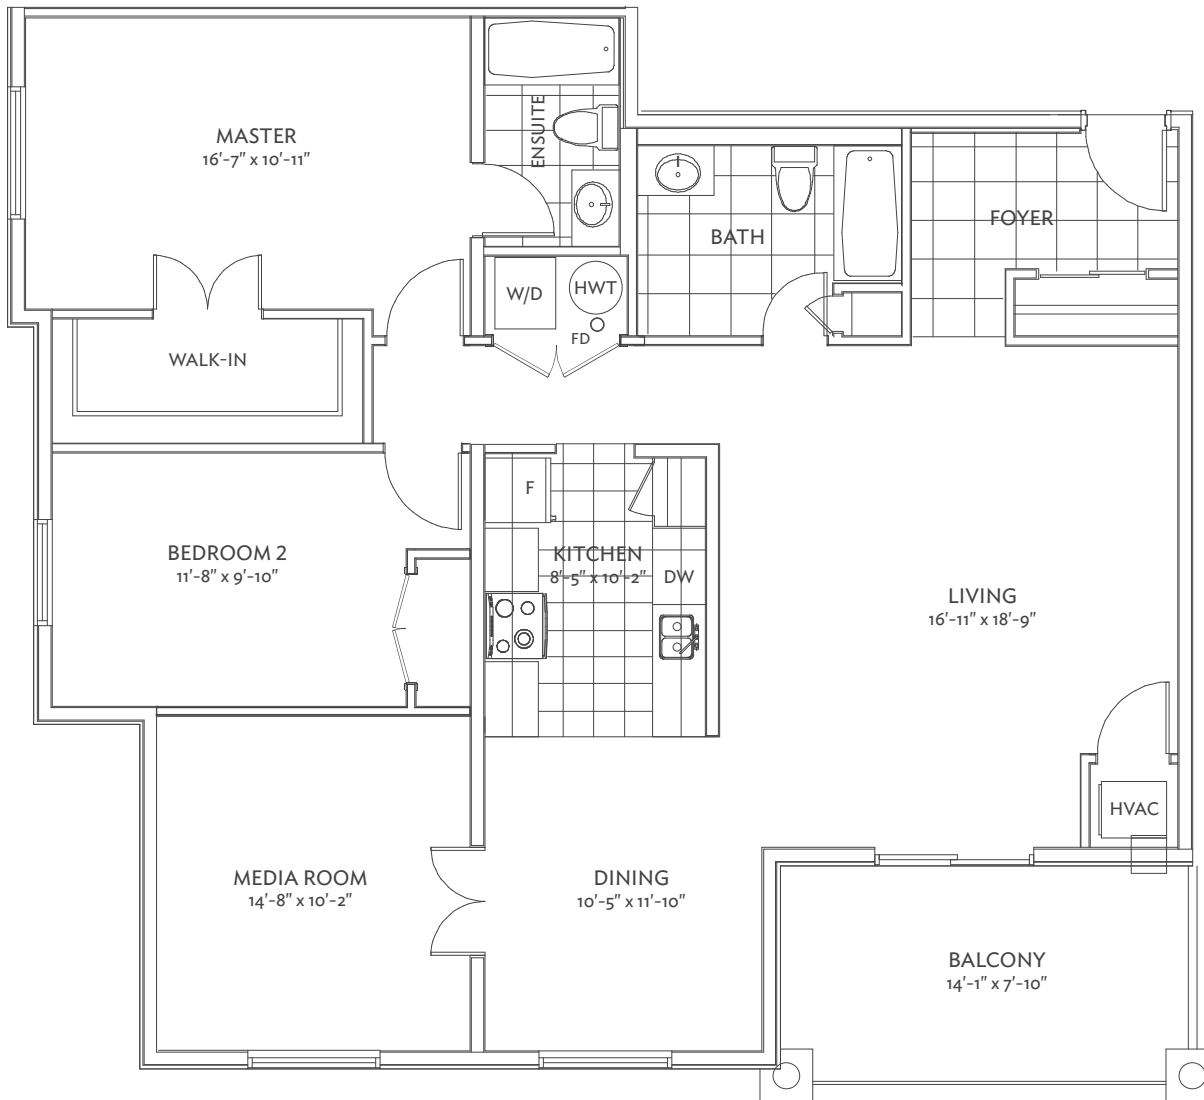

All material, specifications and floor plans are subject to change without notice. House renderings are artist's conception and may be built as a mirror image. All floor plans are approximate dimensions. Actual useable floor space may vary from the stated floor area. Colour representations are approximate and subject to change. Municipal Architectural Controls may require modification to exterior material used, exterior house design, appearance and colours. Window sizes may change from floor to floor. Subject to Change E. & O.E. Pratt Homes Barrie. Bear Creek Ridge 2017.