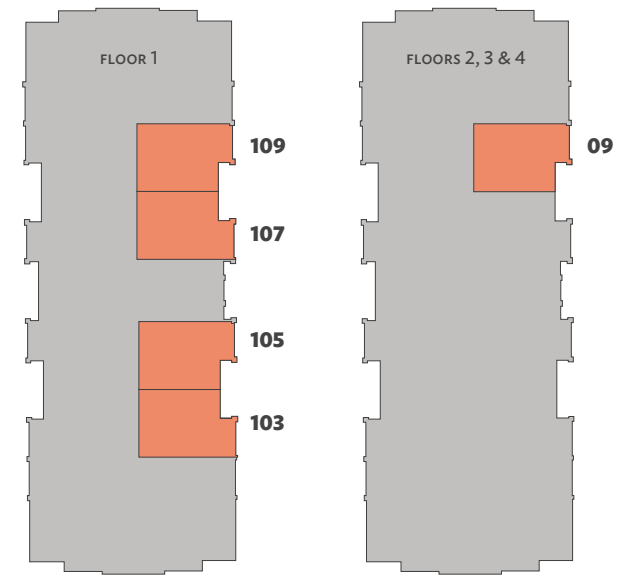

Pratt Homes

WELCOME TO THE FAMILY

SINCE · 1890

Bear Creek RIDGE

freehold | towns | detached | condos

CONDO 793

Olympic Bear

All material, specifications and floor plans are subject to change without notice. House renderings are artist's conception and may be built as a mirror image. All floor plans are approximate dimensions. Actual useable floor space may vary from the stated floor area. Colour representations are approximate and subject to change. Municipal Architectural Controls may require modification to exterior material used, exterior house design, appearance and colours. Window sizes may change from floor to floor. Subject to Change E. & O.E. Pratt Homes Barrie. Bear Creek Ridge 2017.