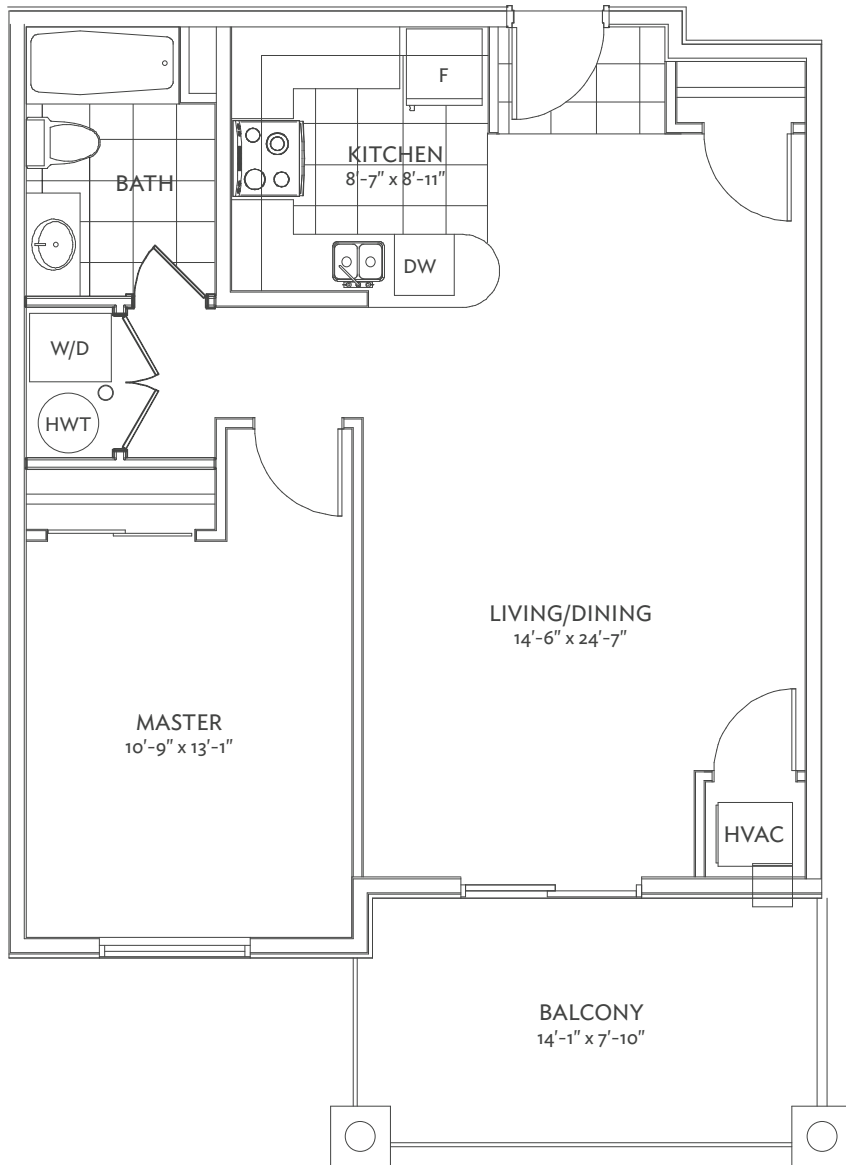

Bear Creek RIDGE

freehold | towns | detached | condos