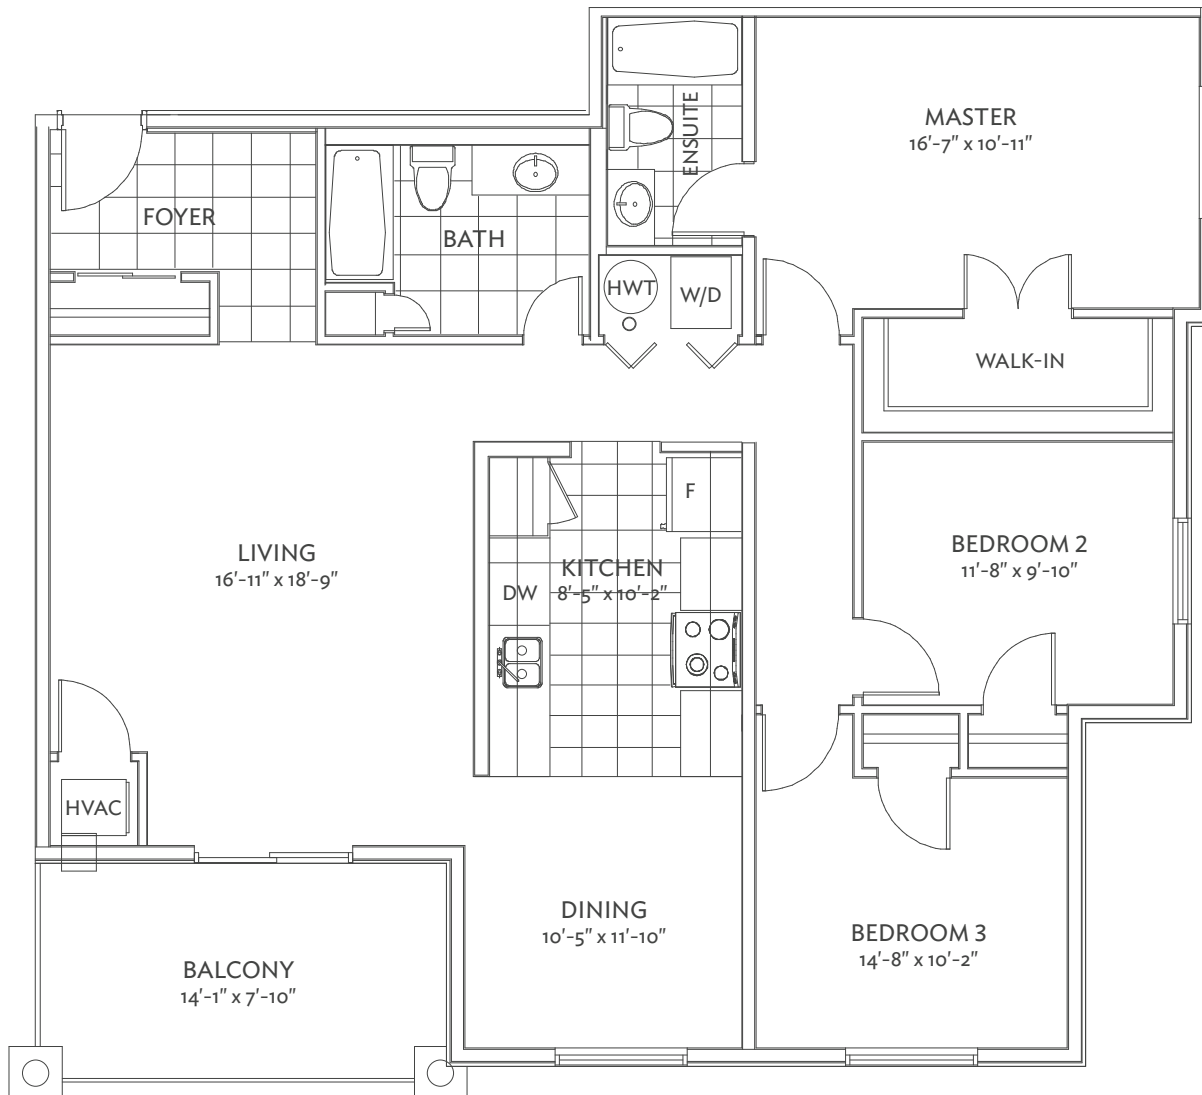

Pratt Homes

WELCOME TO THE FAMILY

SINCE 1890

Bear Creek RIDGE

freehold | towns | detached | condos

CONDO 1464 A

Olympic Bear

All material, specifications and floor plans are subject to change without notice. House renderings are artist's conception and may be built as a mirror image. All floor plans are approximate dimensions. Actual useable floor space may vary from the stated floor area. Colour representations are approximate and subject to change. Municipal Architectural Controls may require modification to exterior material used, exterior house design, appearance and colours. Window sizes may change from floor to floor. Subject to Change E. & O.E. Pratt Homes Barrie. Bear Creek Ridge 2017.