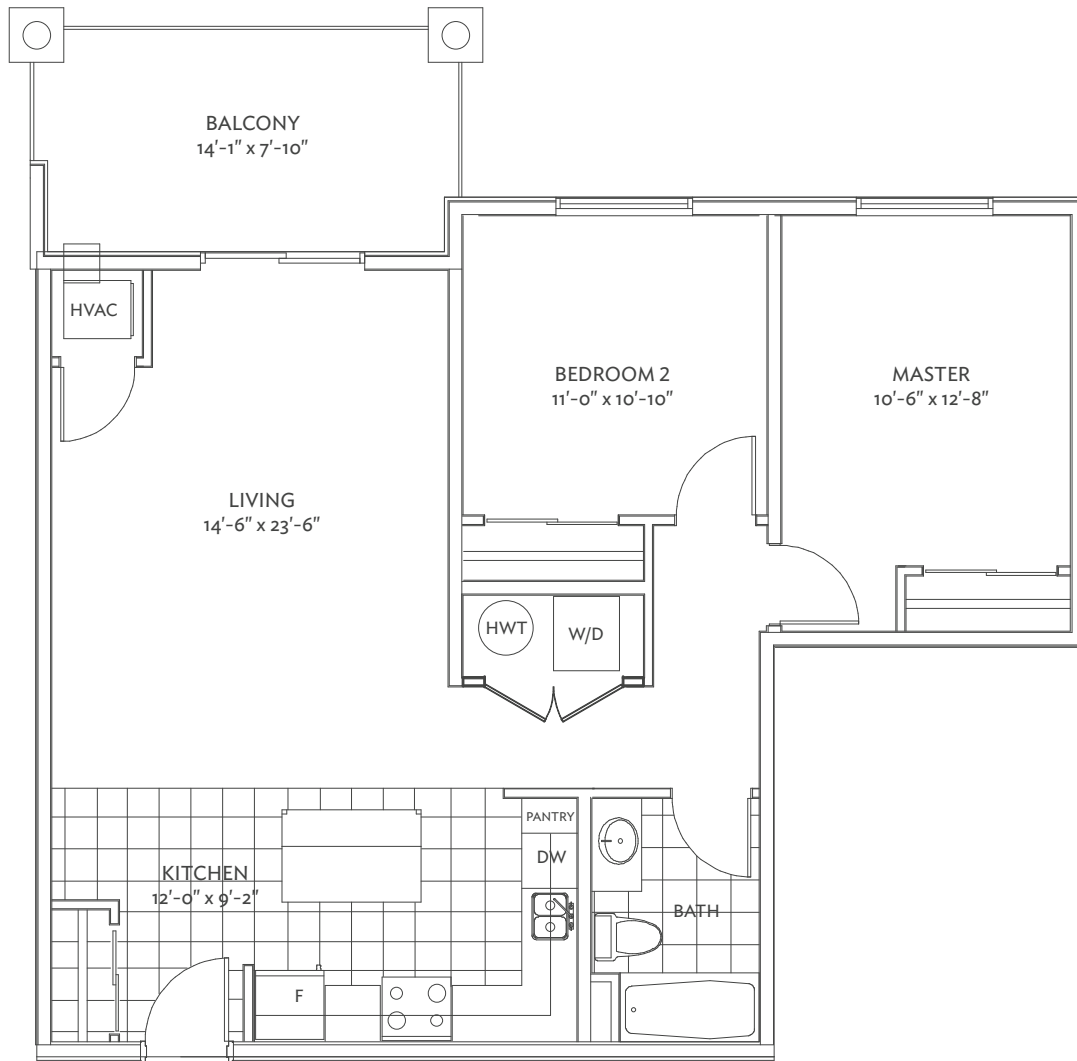

Bear Creek RIDGE

freehold | towns | detached | condos