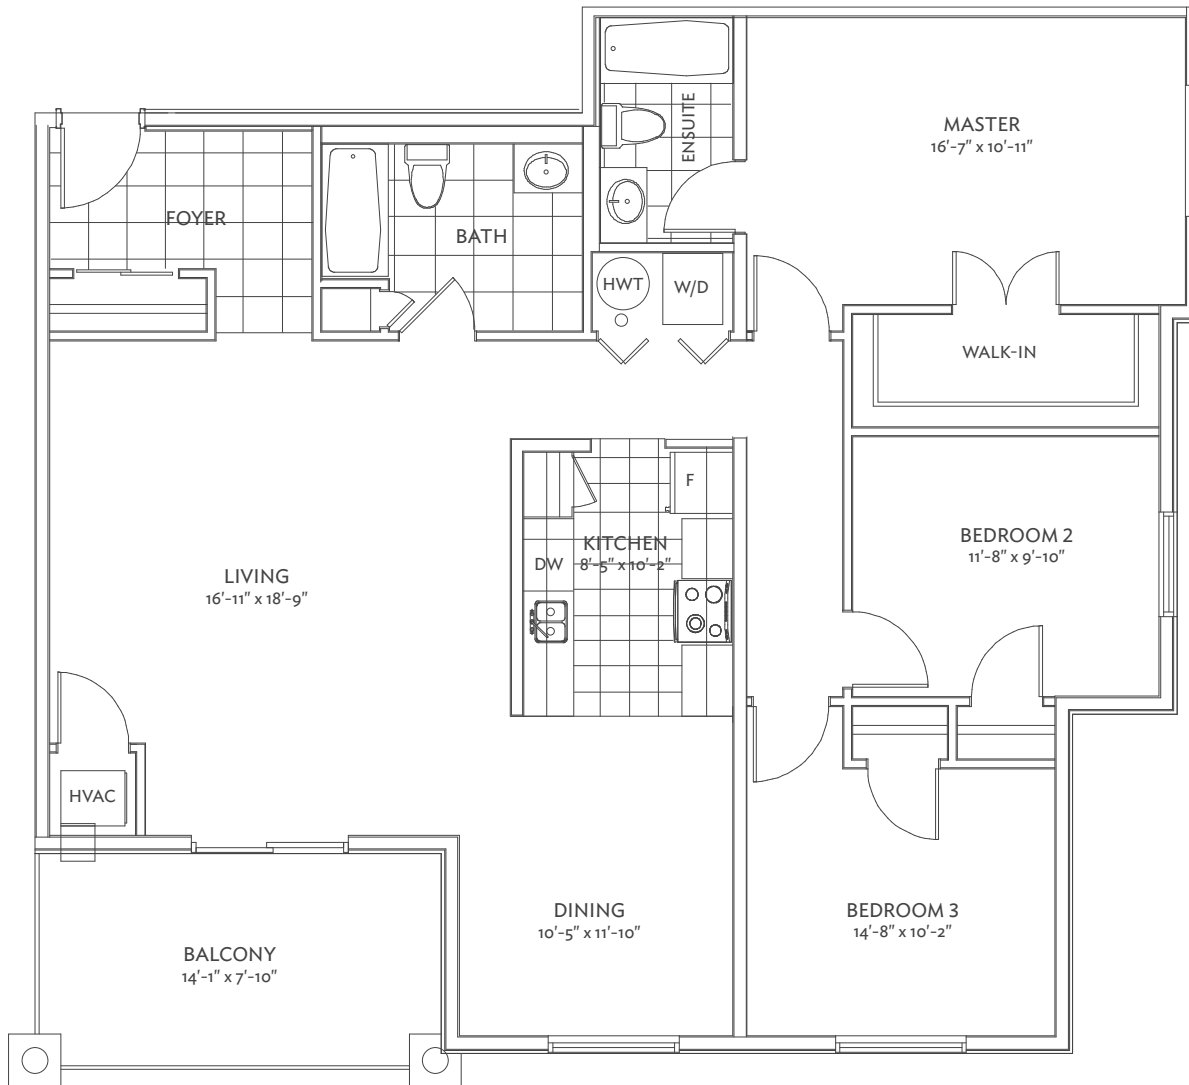

Bear Creek RIDGE

freehold | towns | detached | condos