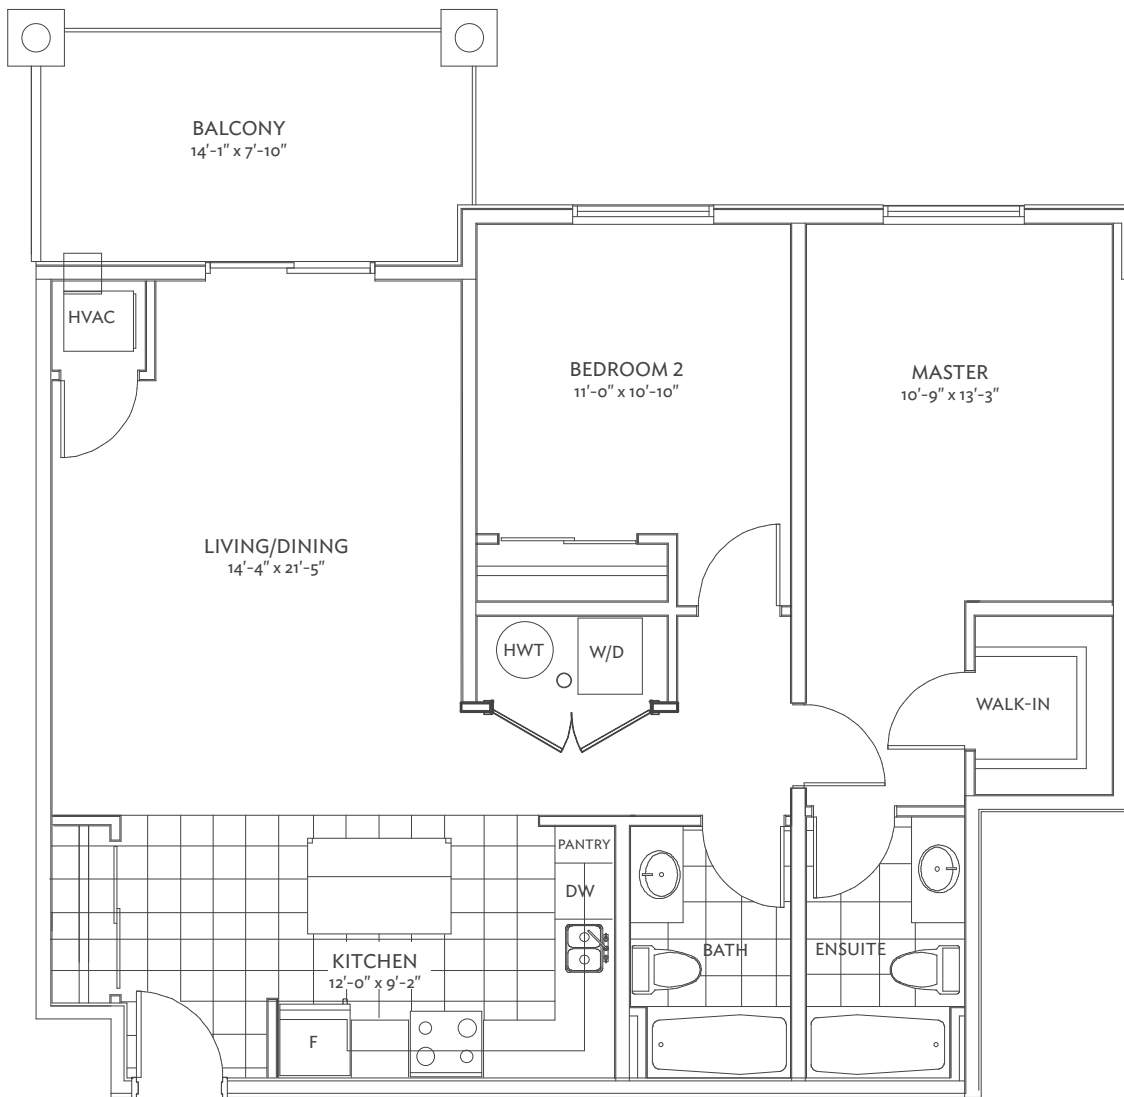

Bear Creek RIDGE

freehold | towns | detached | condos