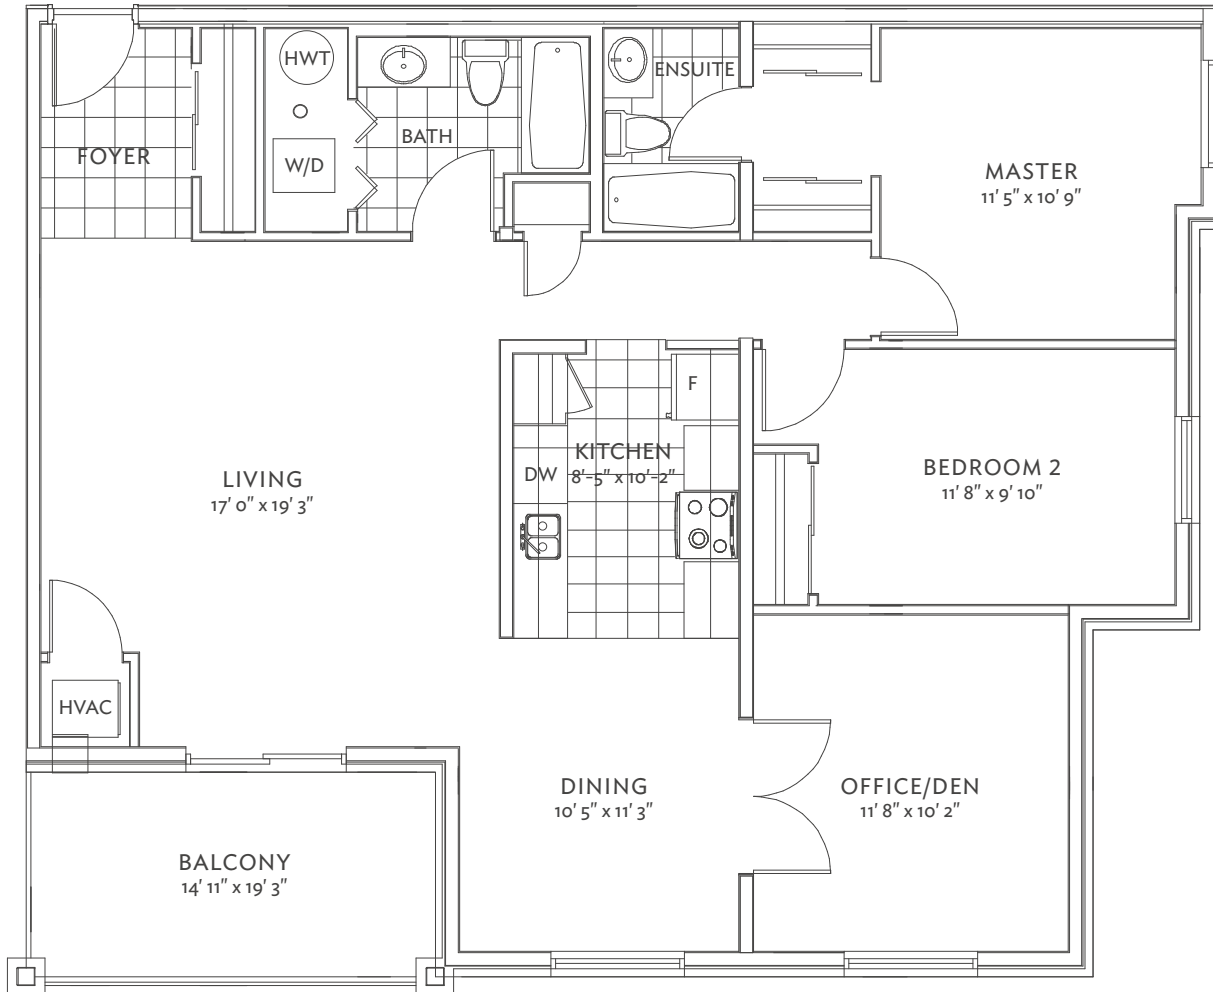

Pratt Homes

WELCOME TO THE FAMILY

SINCE · 1890

Bear Creek RIDGE

freehold | towns | detached | condos

CONDO 1390

Olympic Bear

All material, specifications and floor plans are subject to change without notice. House renderings are artist's conception and may be built as a mirror image. All floor plans are approximate dimensions. Actual useable floor space may vary from the stated floor area. Colour representations are approximate and subject to change. Municipal Architectural Controls may require modification to exterior material used, exterior house design, appearance and colours. Window sizes may change from floor to floor. Subject to Change E. & O.E. Pratt Homes Barrie. Bear Creek Ridge 2017.