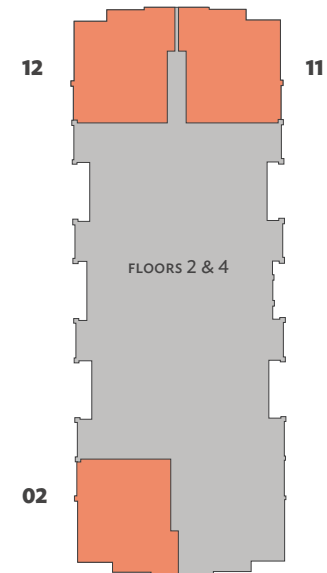

Pratt Homes

WELCOME TO THE FAMILY

SINCE · 1890

Bear Creek RIDGE

freehold | towns | detached | condos

CONDO 1464 B

Olympic Bear

All material, specifications and floor plans are subject to change without notice. House renderings are artist's conception and may be built as a mirror image. All floor plans are approximate dimensions. Actual useable floor space may vary from the stated floor area. Colour representations are approximate and subject to change. Municipal Architectural Controls may require modification to exterior material used, exterior house design, appearance and colours. Window sizes may change from floor to floor. Subject to Change E. & O.E. Pratt Homes Barrie. Bear Creek Ridge 2017.