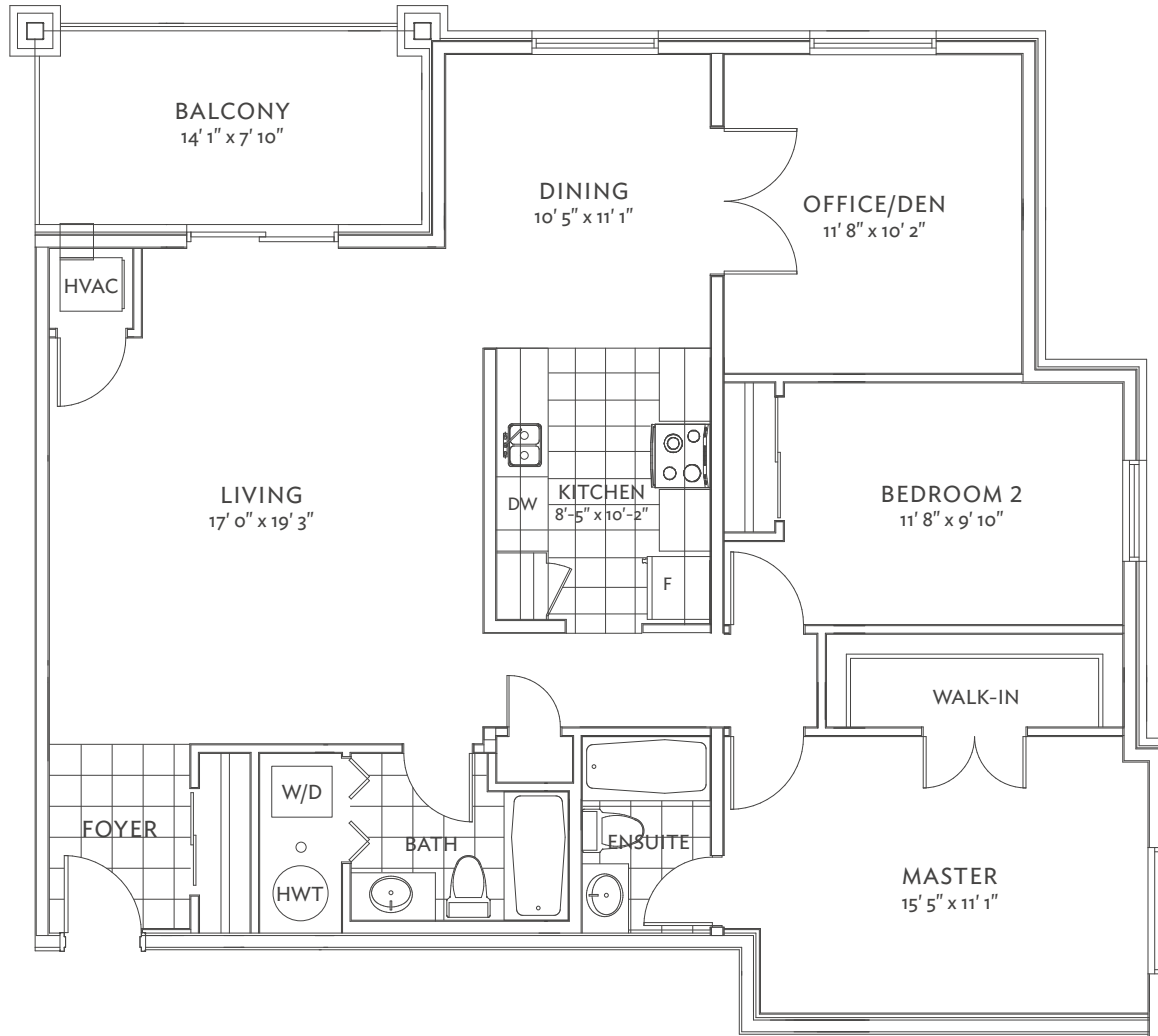

Pratt Homes

WELCOME TO THE FAMILY

SINCE · 1890

Bear Creek RIDGE

freehold | towns | detached | condos

CONDO 1445 BF

Olympic Bear

All material, specifications and floor plans are subject to change without notice. House renderings are artist's conception and may be built as a mirror image. All floor plans are approximate dimensions. Actual useable floor space may vary from the stated floor area. Colour representations are approximate and subject to change. Municipal Architectural Controls may require modification to exterior material used, exterior house design, appearance and colours. Window sizes may change from floor to floor. Subject to Change E. & O.E. Pratt Homes Barrie. Bear Creek Ridge 2017.