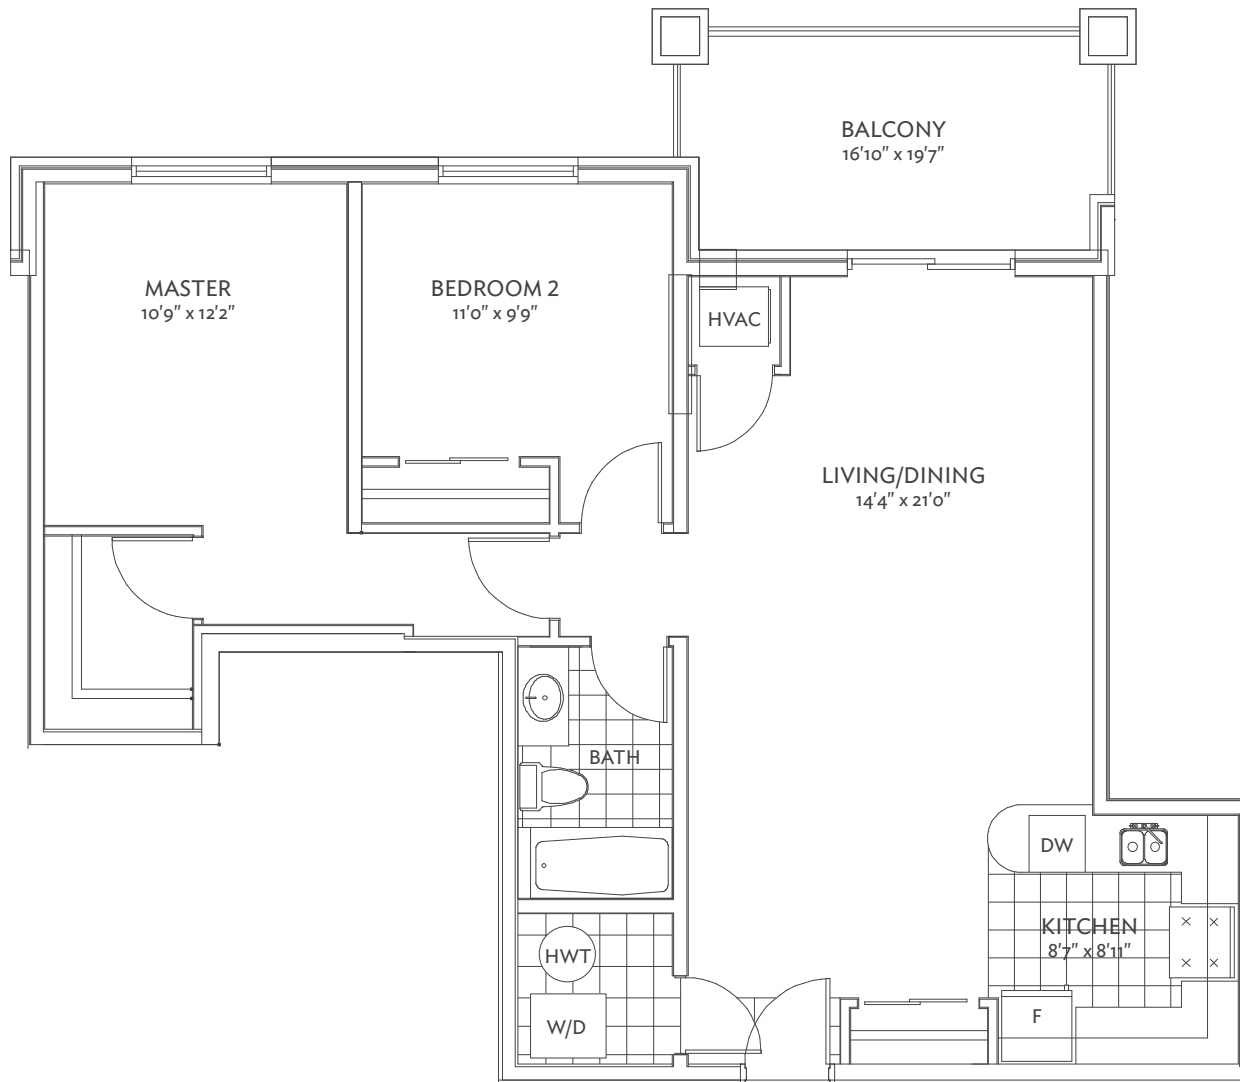

Pratt Homes

WELCOME TO THE FAMILY

SINCE · 1890

Bear Creek RIDGE

freehold | towns | detached | condos

CONDO 1010

Olympic Bear

All material, specifications and floor plans are subject to change without notice. House renderings are artist's conception and may be built as a mirror image. All floor plans are approximate dimensions. Actual useable floor space may vary from the stated floor area. Colour representations are approximate and subject to change. Municipal Architectural Controls may require modification to exterior material used, exterior house design, appearance and colours. Window sizes may change from floor to floor. Subject to Change E. & O.E. Pratt Homes Barrie. Bear Creek Ridge 2017.