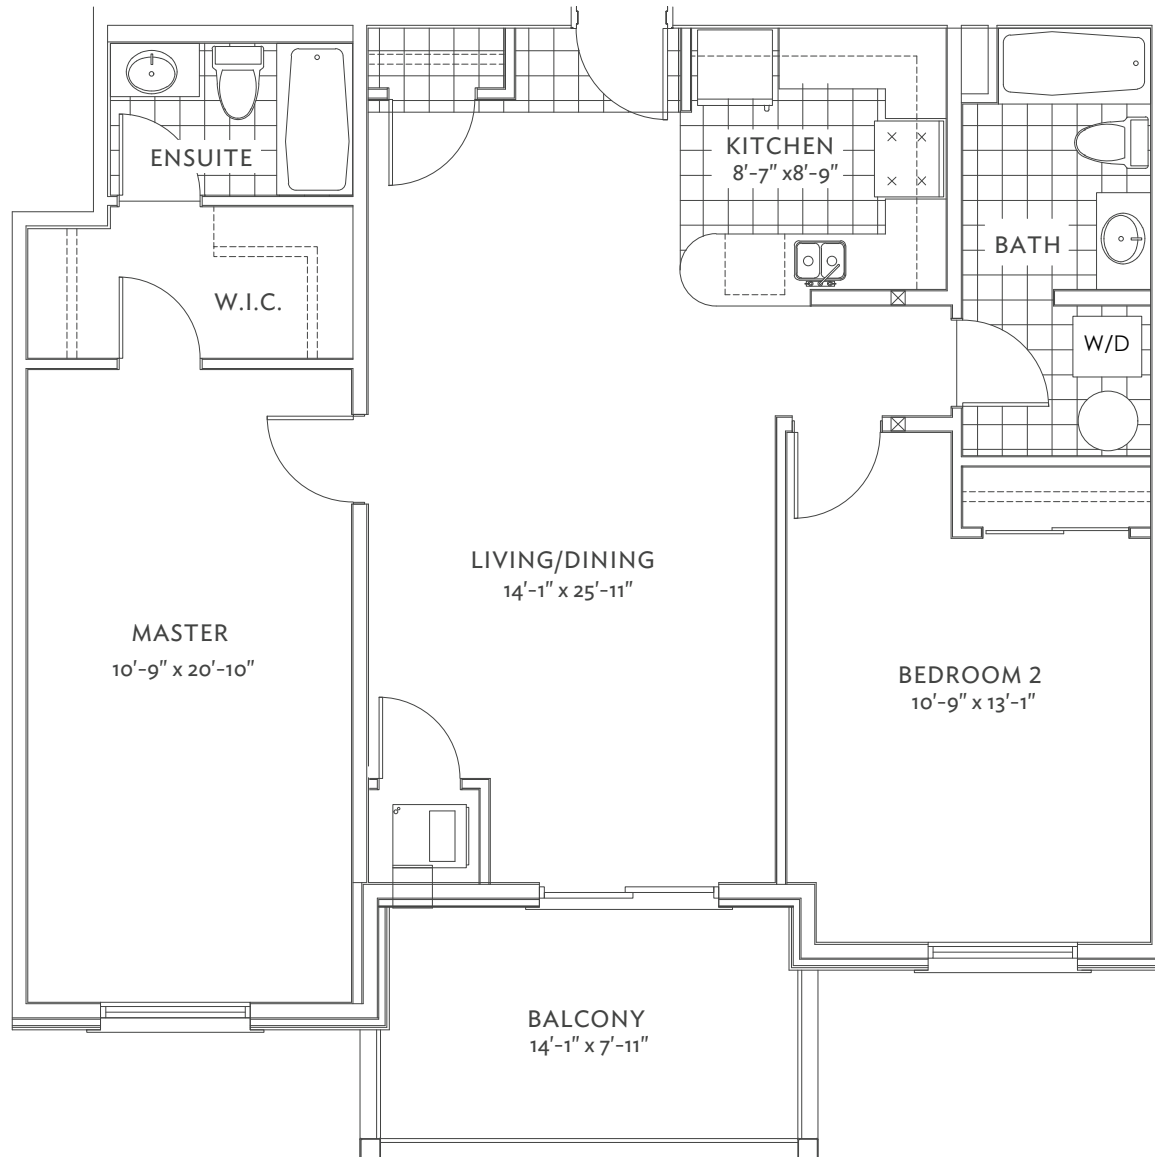

Pratt Homes

WELCOME TO THE FAMILY

SINCE · 1890

Bear Creek RIDGE

freehold | towns | detached | condos

CONDO 1164

Olympic Bear

All material, specifications and floor plans are subject to change without notice. House renderings are artist's conception and may be built as a mirror image. All floor plans are approximate dimensions. Actual useable floor space may vary from the stated floor area. Colour representations are approximate and subject to change. Municipal Architectural Controls may require modification to exterior material used, exterior house design, appearance and colours. Window sizes may change from floor to floor. Subject to Change E. & O.E. Pratt Homes Barrie. Bear Creek Ridge 2017.