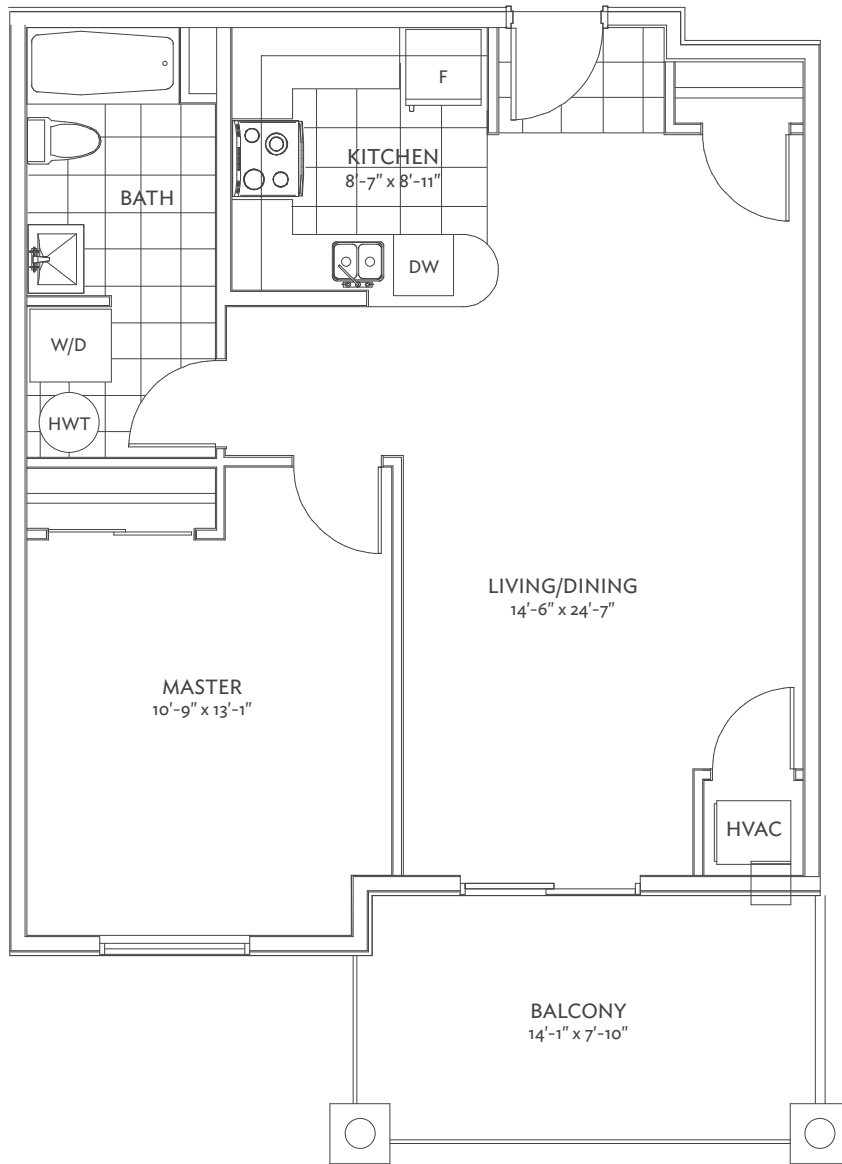

Pratt Homes

WELCOME TO THE FAMILY

SINCE · 1890

Bear Creek RIDGE

freehold | towns | detached | condos

CONDO 793

Olympic Bear

All material, specifications and floor plans are subject to change without notice. House renderings are artist's conception and may be built as a mirror image. All floor plans are approximate dimensions. Actual useable floor space may vary from the stated floor area. Colour representations are approximate and subject to change. Municipal Architectural Controls may require modification to exterior material used, exterior house design, appearance and colours. Window sizes may change from floor to floor. Subject to Change E. & O.E. Pratt Homes Barrie. Bear Creek Ridge 2017.

Pratt Homes

WELCOME TO THE FAMILY
SINCE · 1890

freehold | towns | detached | condos

**CONDO
793 BF**

Olympic Bear

All material, specifications and floor plans are subject to change without notice. House renderings are artist's conception and may be built as a mirror image. All floor plans are approximate dimensions. Actual useable floor space may vary from the stated floor area. Colour representations are approximate and subject to change. Municipal Architectural Controls may require modification to exterior material used, exterior house design, appearance and colours. Window sizes may change from floor to floor. Subject to Change E. & O.E. Pratt Homes Barrie. Bear Creek Ridge 2017.