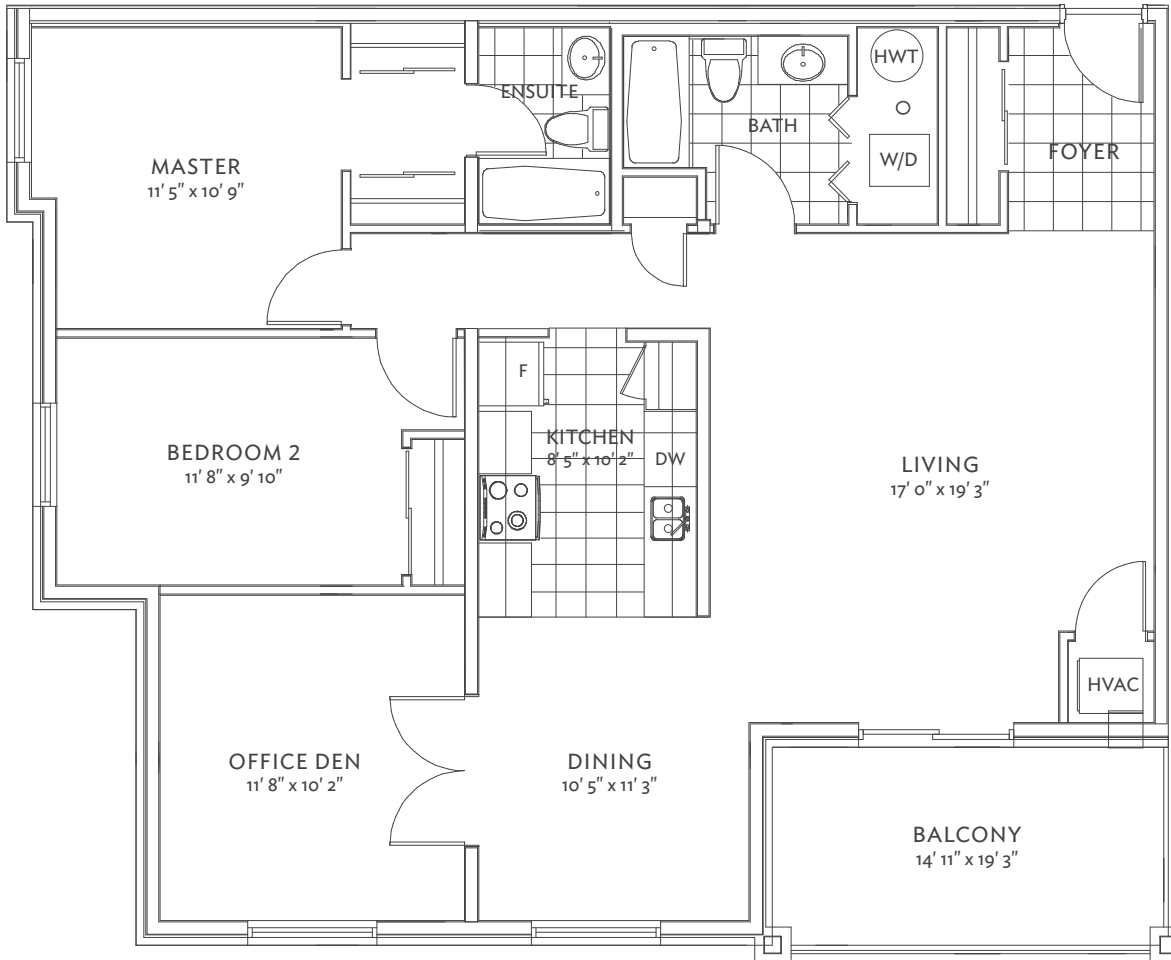

Pratt Homes

WELCOME TO THE FAMILY

SINCE · 1890

Bear Creek RIDGE

freehold | towns | detached | condos

CONDO 1390 BF

Olympic Bear

All material, specifications and floor plans are subject to change without notice. House renderings are artist's conception and may be built as a mirror image. All floor plans are approximate dimensions. Actual useable floor space may vary from the stated floor area. Colour representations are approximate and subject to change. Municipal Architectural Controls may require modification to exterior material used, exterior house design, appearance and colours. Window sizes may change from floor to floor. Subject to Change E. & O.E. Pratt Homes Barrie. Bear Creek Ridge 2017.