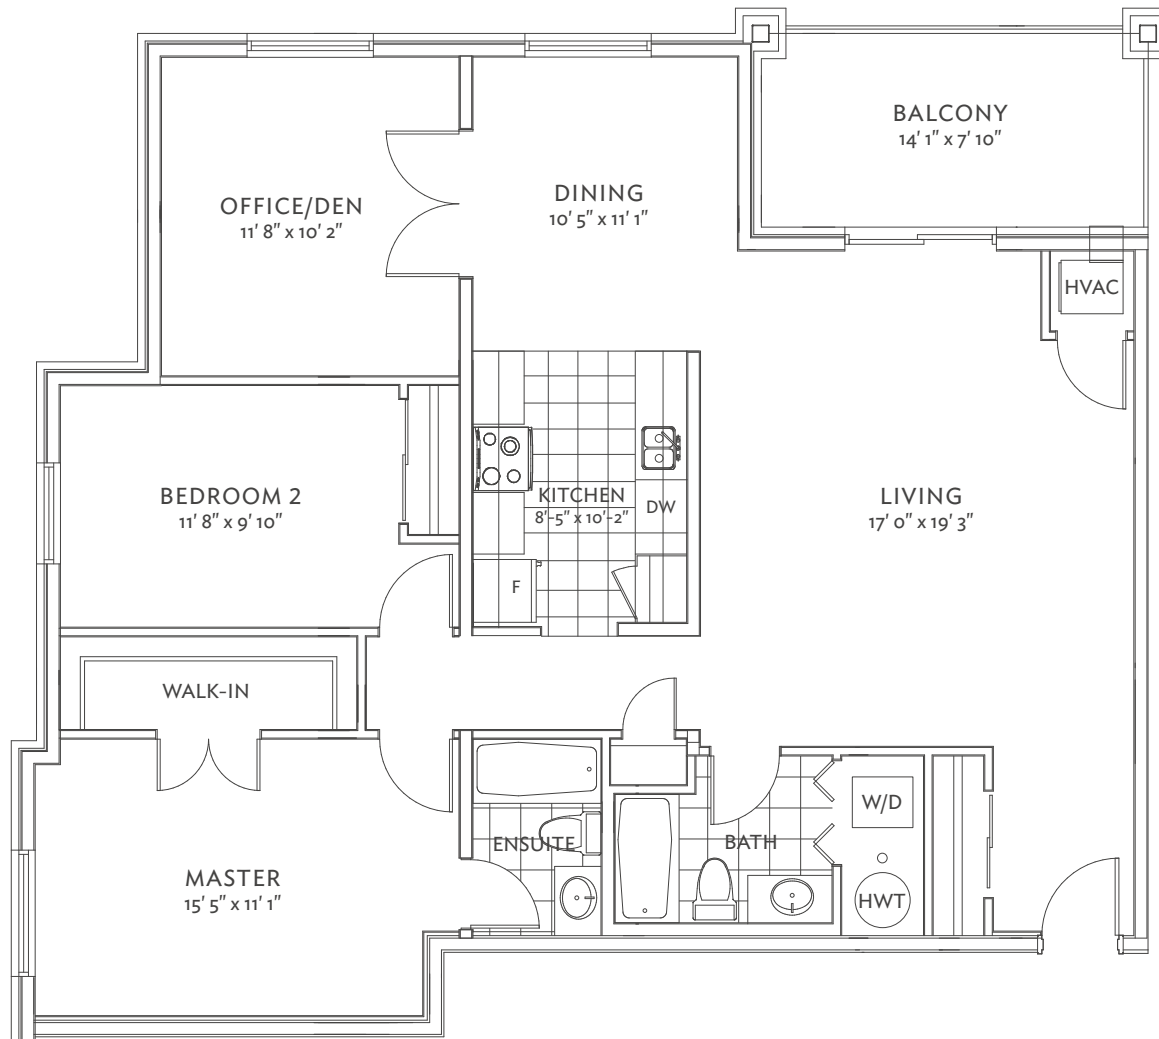

Pratt Homes

WELCOME TO THE FAMILY

SINCE · 1890

Bear Creek RIDGE

freehold | towns | detached | condos

CONDO 1445

Olympic Bear

All material, specifications and floor plans are subject to change without notice. House renderings are artist's conception and may be built as a mirror image. All floor plans are approximate dimensions. Actual useable floor space may vary from the stated floor area. Colour representations are approximate and subject to change. Municipal Architectural Controls may require modification to exterior material used, exterior house design, appearance and colours. Window sizes may change from floor to floor. Subject to Change E. & O.E. Pratt Homes Barrie. Bear Creek Ridge 2017.