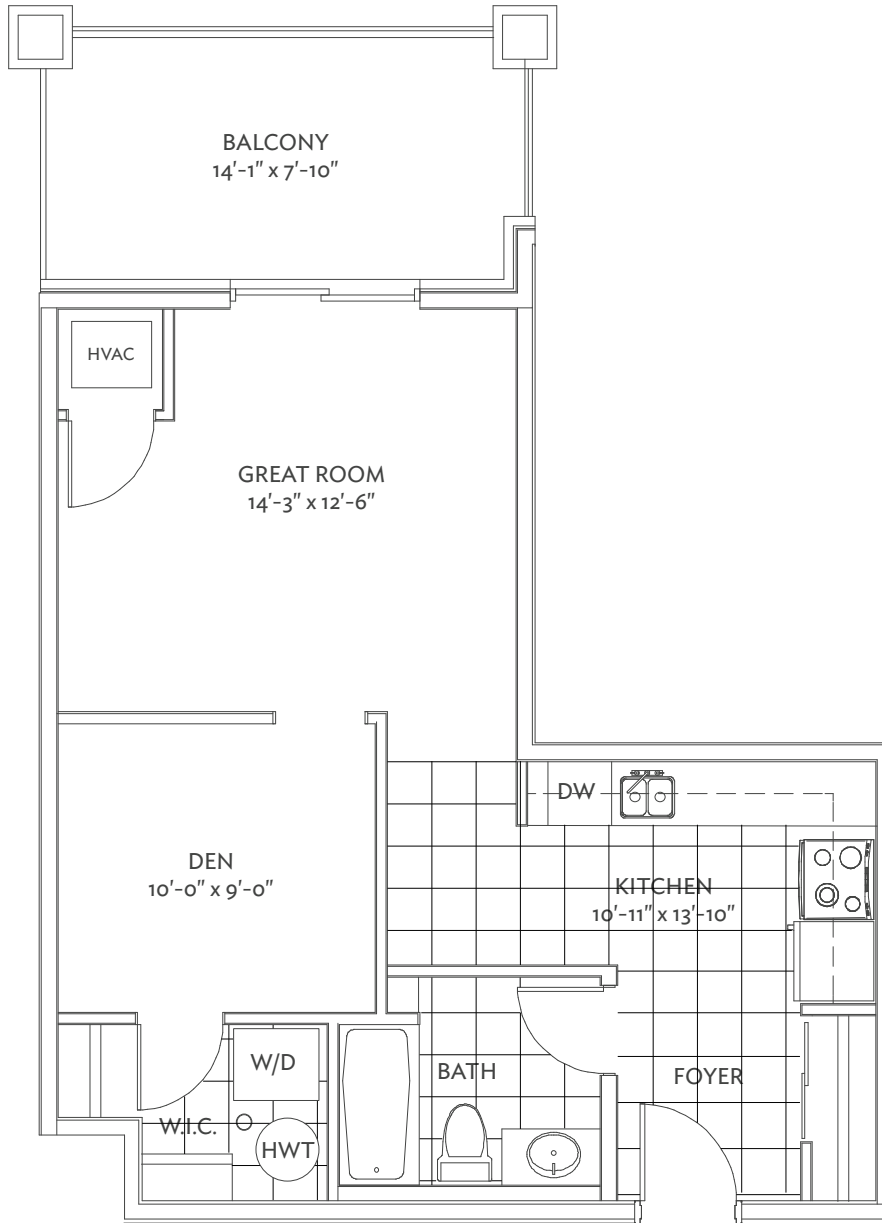

freehold | towns | detached | condos

CONDO 606

Olympic Bear

All material, specifications and floor plans are subject to change without notice. House renderings are artist's conception and may be built as a mirror image. All floor plans are approximate dimensions. Actual useable floor space may vary from the stated floor area. Colour representations are approximate and subject to change. Municipal Architectural Controls may require modification to exterior material used, exterior house design, appearance and colours. Window sizes may change from floor to floor. Subject to Change E. & O.E. Pratt Homes Barrie. Bear Creek Ridge 2017.

Pratt Homes

WELCOME TO THE FAMILY

SINCE · 1890

Bear Creek RIDGE

freehold | towns | detached | condos

CONDO 606 BF

Olympic Bear

All material, specifications and floor plans are subject to change without notice. House renderings are artist's conception and may be built as a mirror image. All floor plans are approximate dimensions. Actual useable floor space may vary from the stated floor area. Colour representations are approximate and subject to change. Municipal Architectural Controls may require modification to exterior material used, exterior house design, appearance and colours. Window sizes may change from floor to floor. Subject to Change E. & O.E. Pratt Homes Barrie. Bear Creek Ridge 2017.