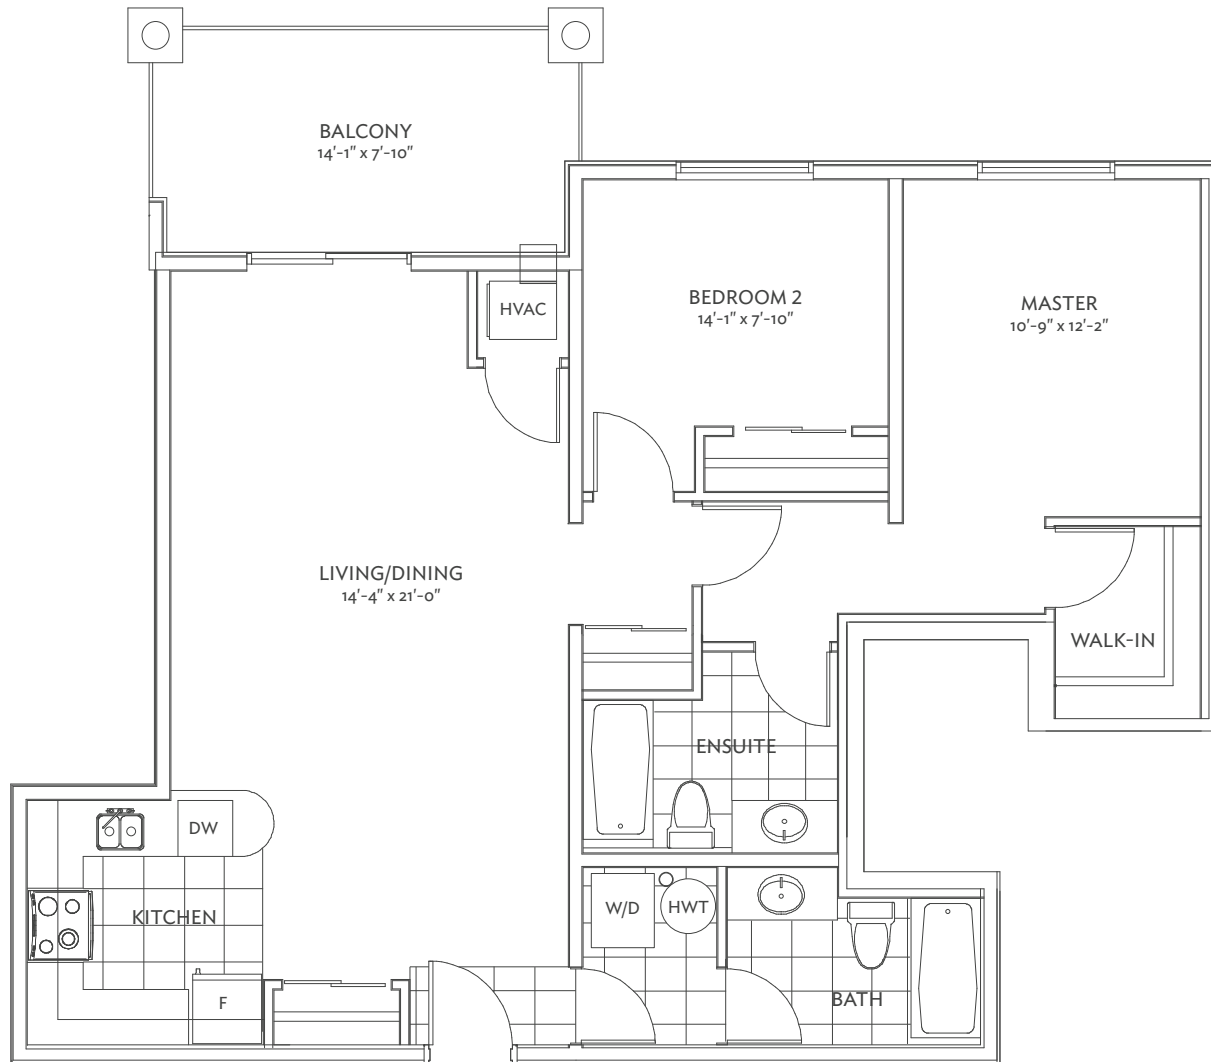

Pratt Homes

WELCOME TO THE FAMILY
SINCE · 1890

Bear Creek RIDGE

freehold | towns | detached | condos

CONDO 1102 BF

Olympic Bear

All material, specifications and floor plans are subject to change without notice. House renderings are artist's conception and may be built as a mirror image. All floor plans are approximate dimensions. Actual useable floor space may vary from the stated floor area. Colour representations are approximate and subject to change. Municipal Architectural Controls may require modification to exterior material used, exterior house design, appearance and colours. Window sizes may change from floor to floor. Subject to Change E. & O.E. Pratt Homes Barrie. Bear Creek Ridge 2017.