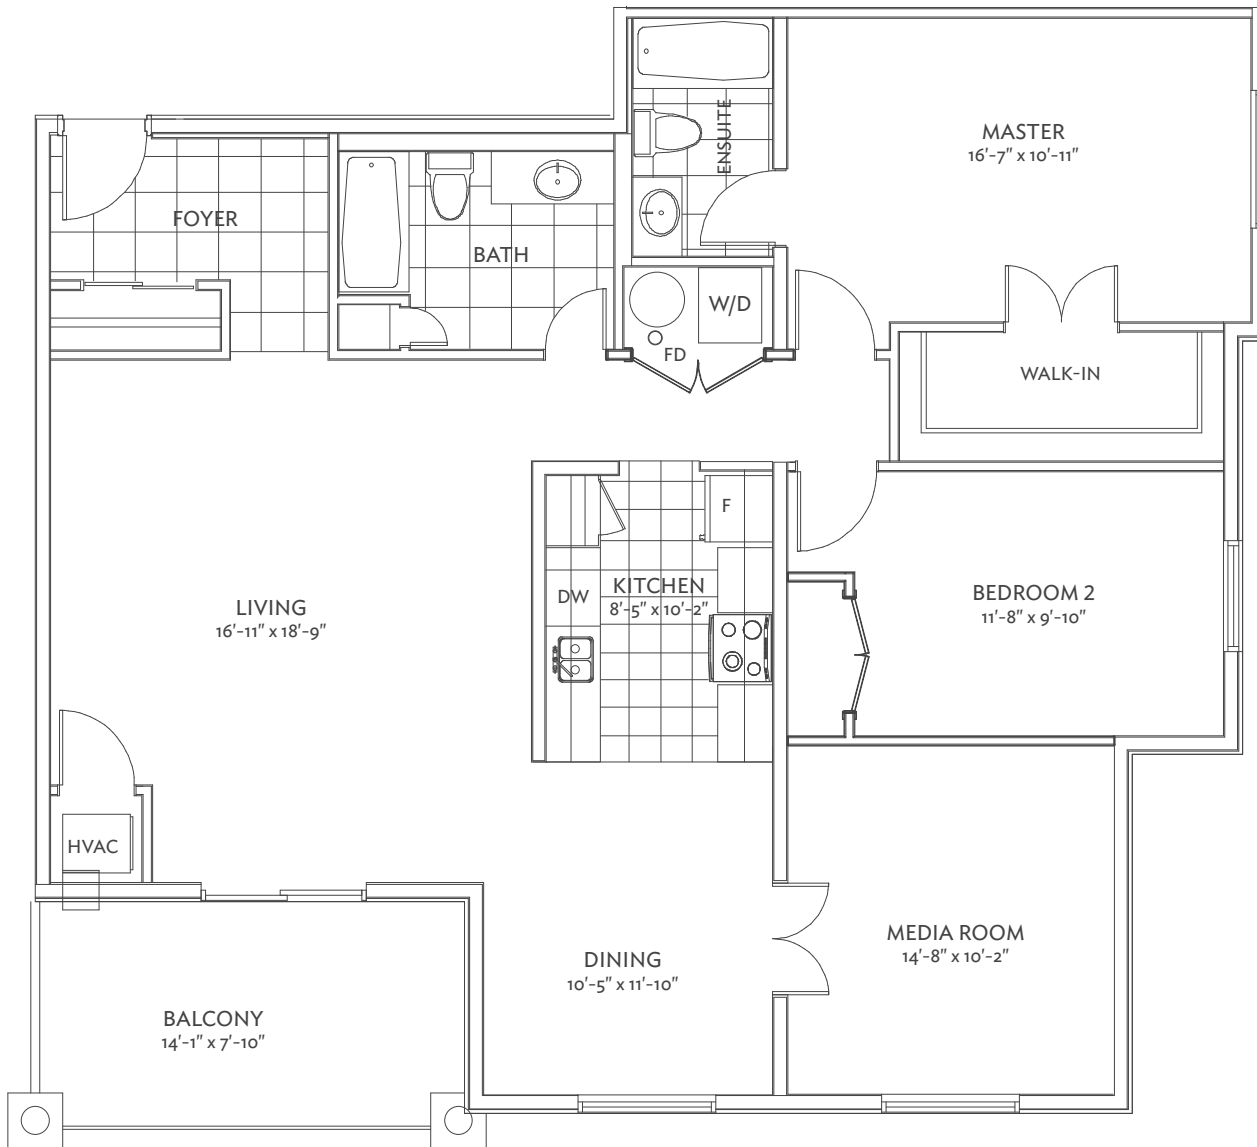

Bear Creek RIDGE

freehold | towns | detached | condos