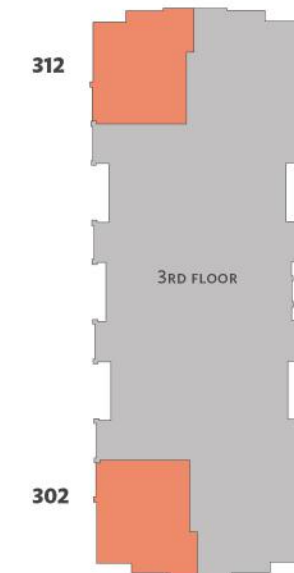

All Material, specifications and floor plans are subject to change without notice. House renderings are artist's conception and may be built as a mirror image. All floor plans are approximate dimensions. Actual useable floor space may vary from the stated floor area. Colour representations are approximate and subject to change. Municipal Architectural Controls may require modification to exterior material used, exterior house design, appearance and colours. Window sizes may change from floor to floor. Subject to Change E. & O.E. Pratt Homes Barrie. Bear Creek Ridge 2017.

Pratt Homes

WELCOME TO THE FAMILY
SINCE · 1890