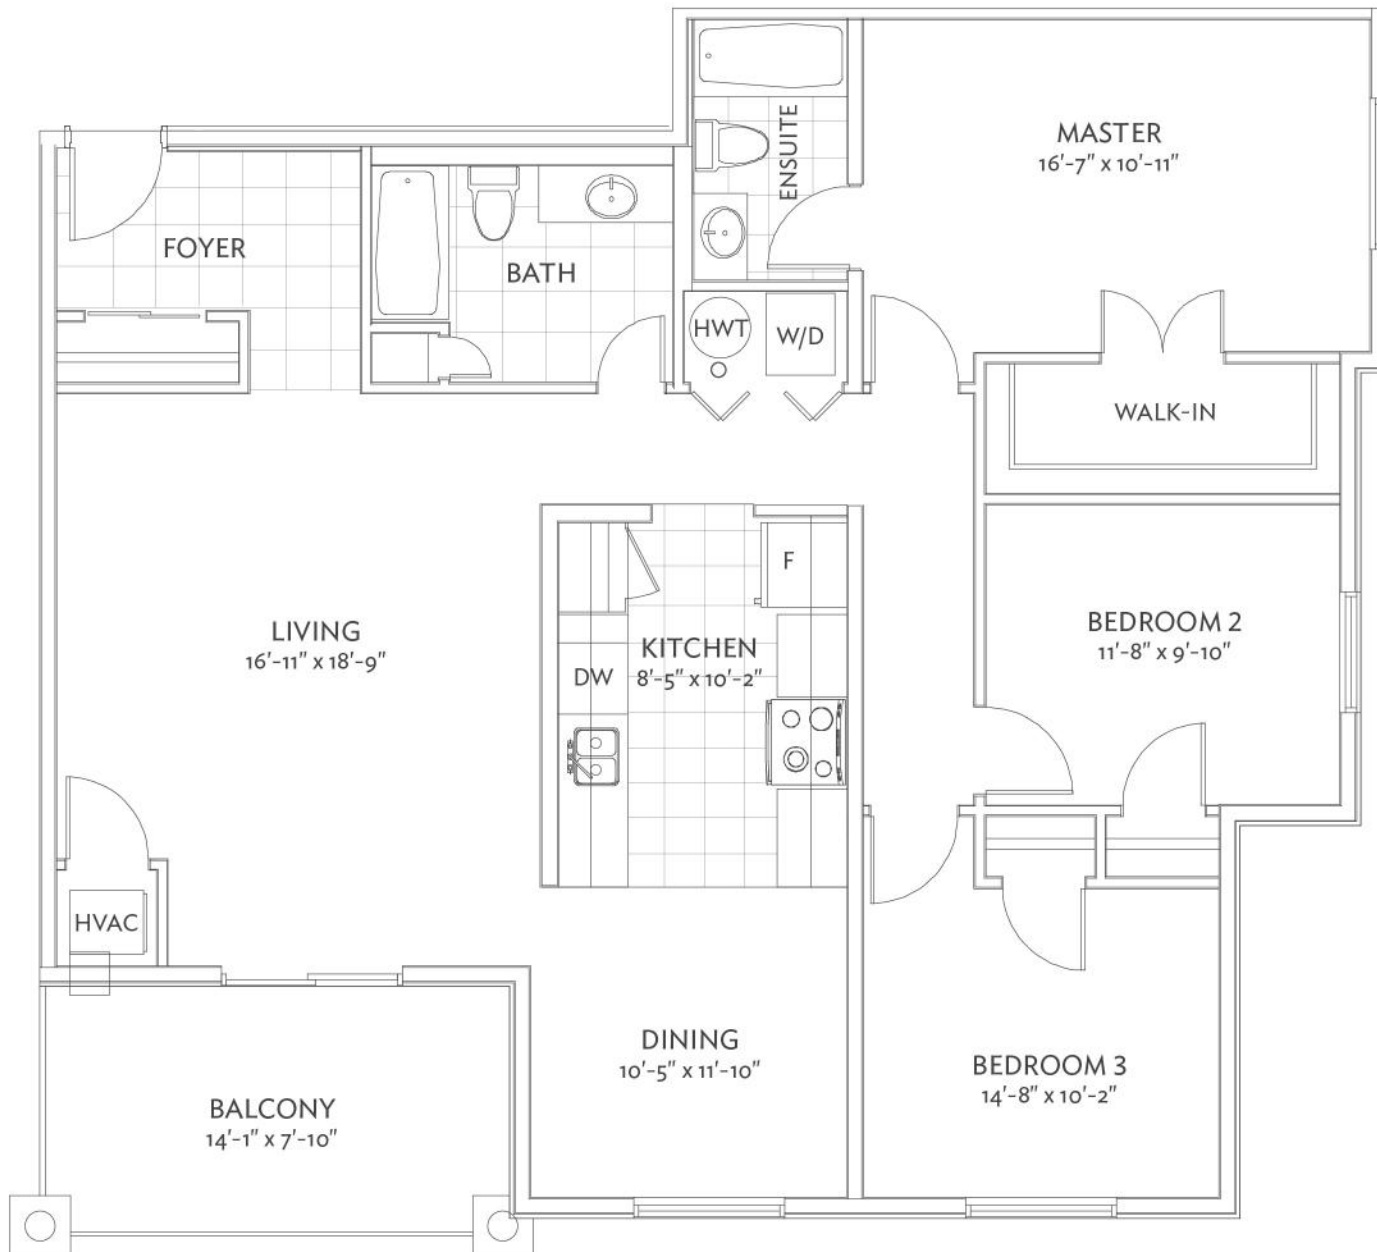

**CONDO
1445**

Olympic Bear

Pratt Homes

WELCOME TO THE FAMILY
SINCE · 1890

All Material, specifications and floor plans are subject to change without notice. House renderings are artist's conception and may be built as a mirror image. All floor plans are approximate dimensions. Actual useable floor space may vary from the stated floor area. Colour representations are approximate and subject to change. Municipal Architectural Controls may require modification to exterior material used, exterior house design, appearance and colours. Window sizes may change from floor to floor. Subject to Change E. & O.E. Pratt Homes Barrie. Bear Creek Ridge 2017.

**CONDO
1464 A**

Olympic Bear

All Material, specifications and floor plans are subject to change without notice. House renderings are artist's conception and may be built as a mirror image. All floor plans are approximate dimensions. Actual useable floor space may vary from the stated floor area. Colour representations are approximate and subject to change. Municipal Architectural Controls may require modification to exterior material used, exterior house design, appearance and colours. Window sizes may change from floor to floor. Subject to Change E. & O.E. Pratt Homes Barrie. Bear Creek Ridge 2017.