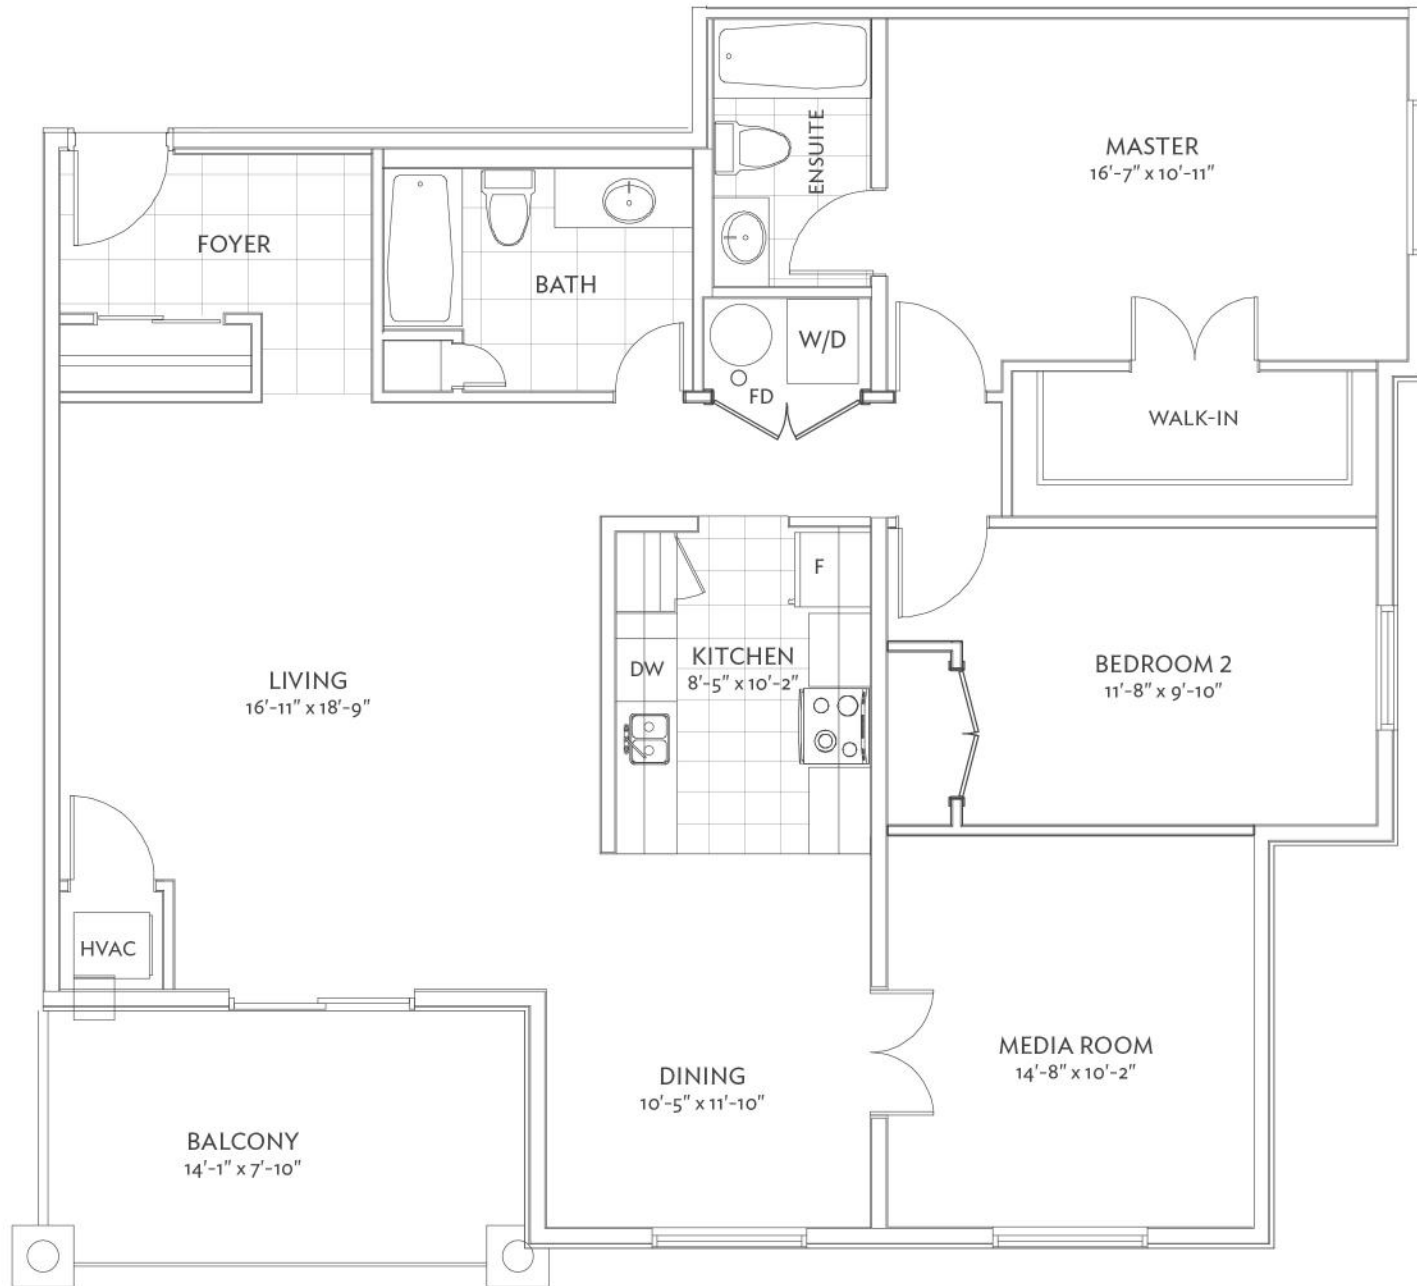

Pratt Homes

WELCOME TO THE FAMILY
SINCE · 1890

**CONDO
1464 A-BF**

Olympic Bear

Pratt Homes

WELCOME TO THE FAMILY
SINCE · 1890

All Material, specifications and floor plans are subject to change without notice. House renderings are artist's conception and may be built as a mirror image. All floor plans are approximate dimensions. Actual useable floor space may vary from the stated floor area. Colour representations are approximate and subject to change. Municipal Architectural Controls may require modification to exterior material used, exterior house design, appearance and colours. Window sizes may change from floor to floor. Subject to Change E. & O.E. Pratt Homes Barrie. Bear Creek Ridge 2017.

**CONDO
1464 B**

Olympic Bear

Pratt Homes

WELCOME TO THE FAMILY
SINCE · 1890

All Material, specifications and floor plans are subject to change without notice. House renderings are artist's conception and may be built as a mirror image. All floor plans are approximate dimensions. Actual useable floor space may vary from the stated floor area. Colour representations are approximate and subject to change. Municipal Architectural Controls may require modification to exterior material used, exterior house design, appearance and colours. Window sizes may change from floor to floor. Subject to Change E. & O.E. Pratt Homes Barrie. Bear Creek Ridge 2017.