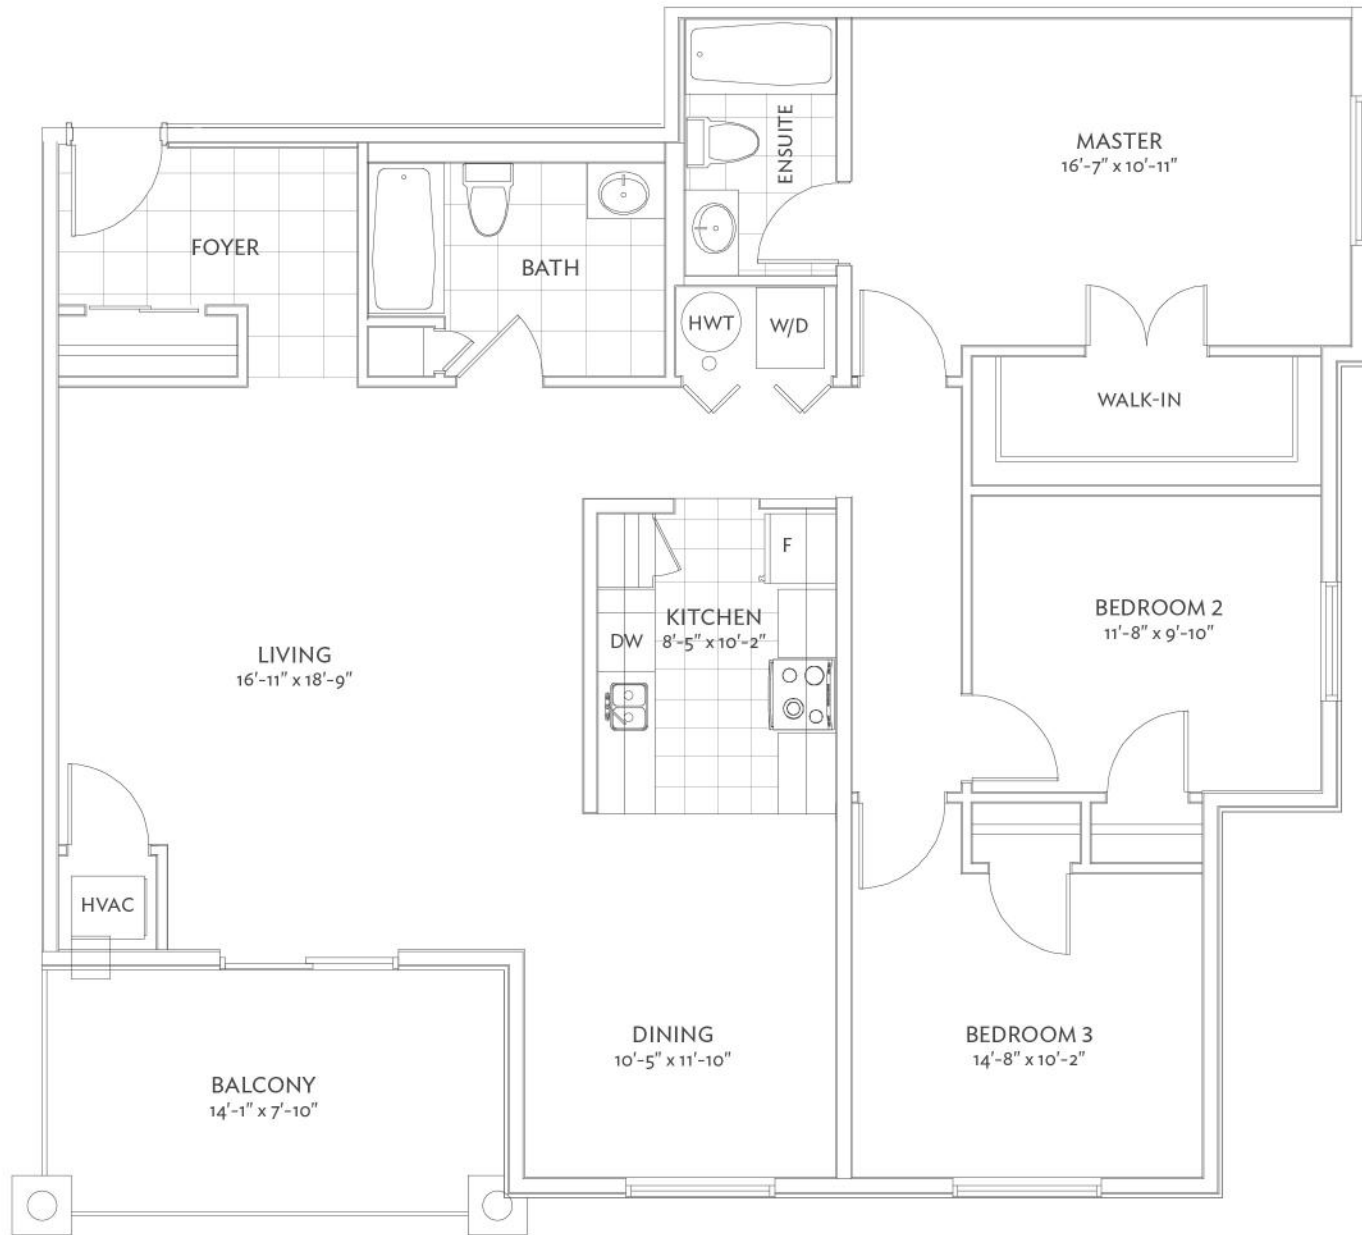

**CONDO
1464 A-BF**

Olympic Bear