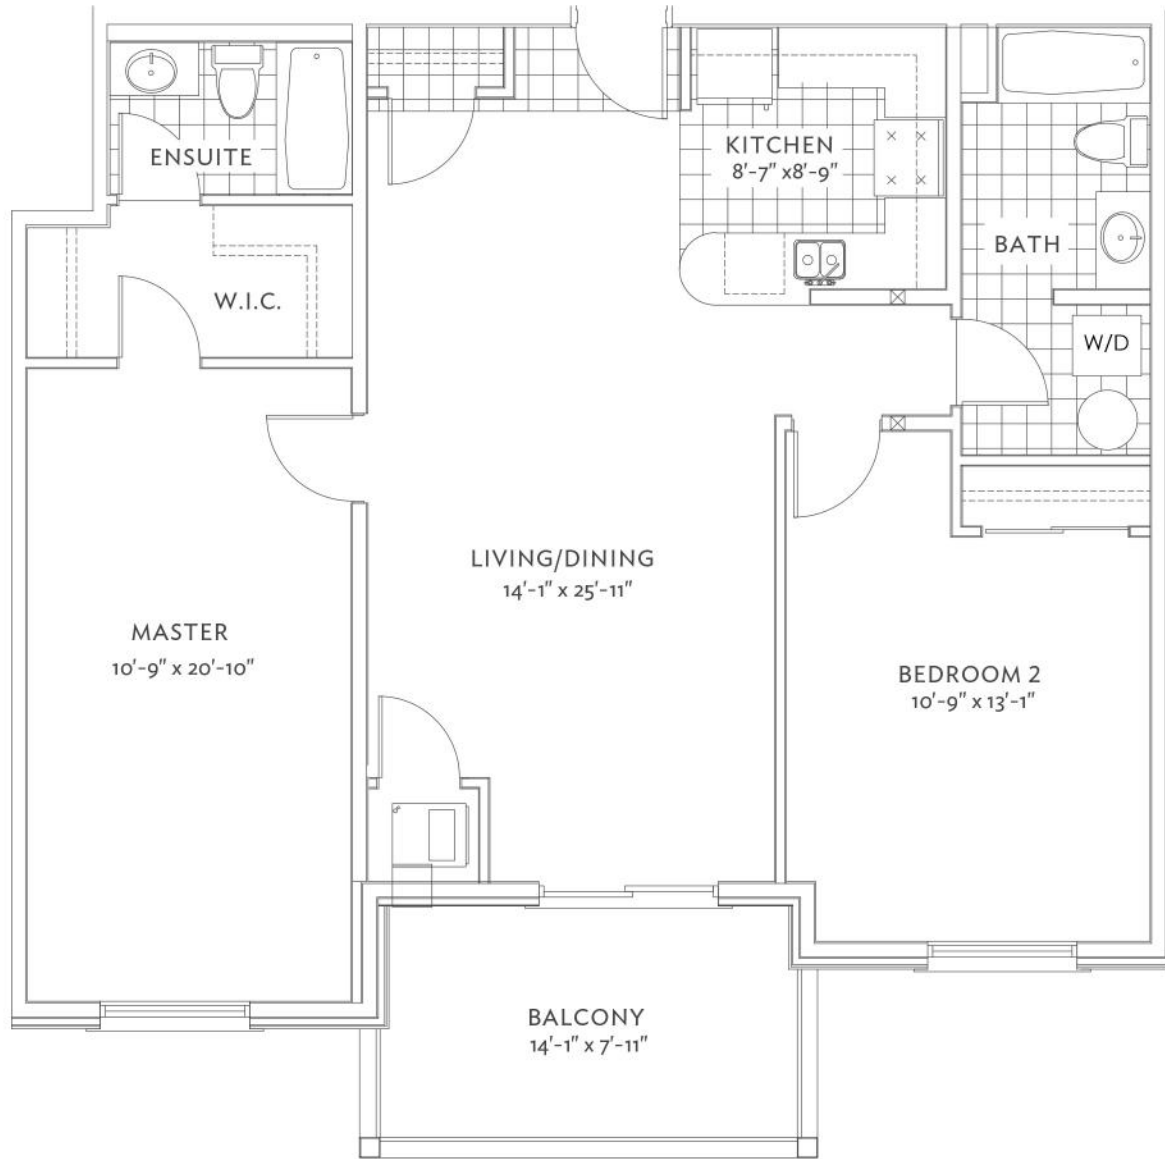

**CONDO
1102 BF**
Olympic Bear

All Material, specifications and floor plans are subject to change without notice. House renderings are artist's conception and may be built as a mirror image. All floor plans are approximate dimensions. Actual useable floor space may vary from the stated floor area. Colour representations are approximate and subject to change. Municipal Architectural Controls may require modification to exterior material used, exterior house design, appearance and colours. Window sizes may change from floor to floor. Subject to Change E. & O.E. Pratt Homes Barrie. Bear Creek Ridge 2017.

**CONDO
1164**

All material, specifications and floor plans are subject to change without notice. House renderings are artist's conception and may be built as a mirror image. All floor plans are approximate dimensions. Actual useable floor space may vary from the stated floor area. Colour representations are approximate and subject to change. Municipal Architectural Controls may require modification to exterior material used, exterior house design, appearance and colours. Window sizes may change from floor to floor. Subject to Change E. & O.E. Pratt Homes Barrie. Bear Creek Ridge 2017.

**CONDO
1390**

Olympic Bear

Pratt Homes

WELCOME TO THE FAMILY
SINCE · 1890

All Material, specifications and floor plans are subject to change without notice. House renderings are artist's conception and may be built as a mirror image. All floor plans are approximate dimensions. Actual useable floor space may vary from the stated floor area. Colour representations are approximate and subject to change. Municipal Architectural Controls may require modification to exterior material used, exterior house design, appearance and colours. Window sizes may change from floor to floor. Subject to Change E. & O.E. Pratt Homes Barrie. Bear Creek Ridge 2017.