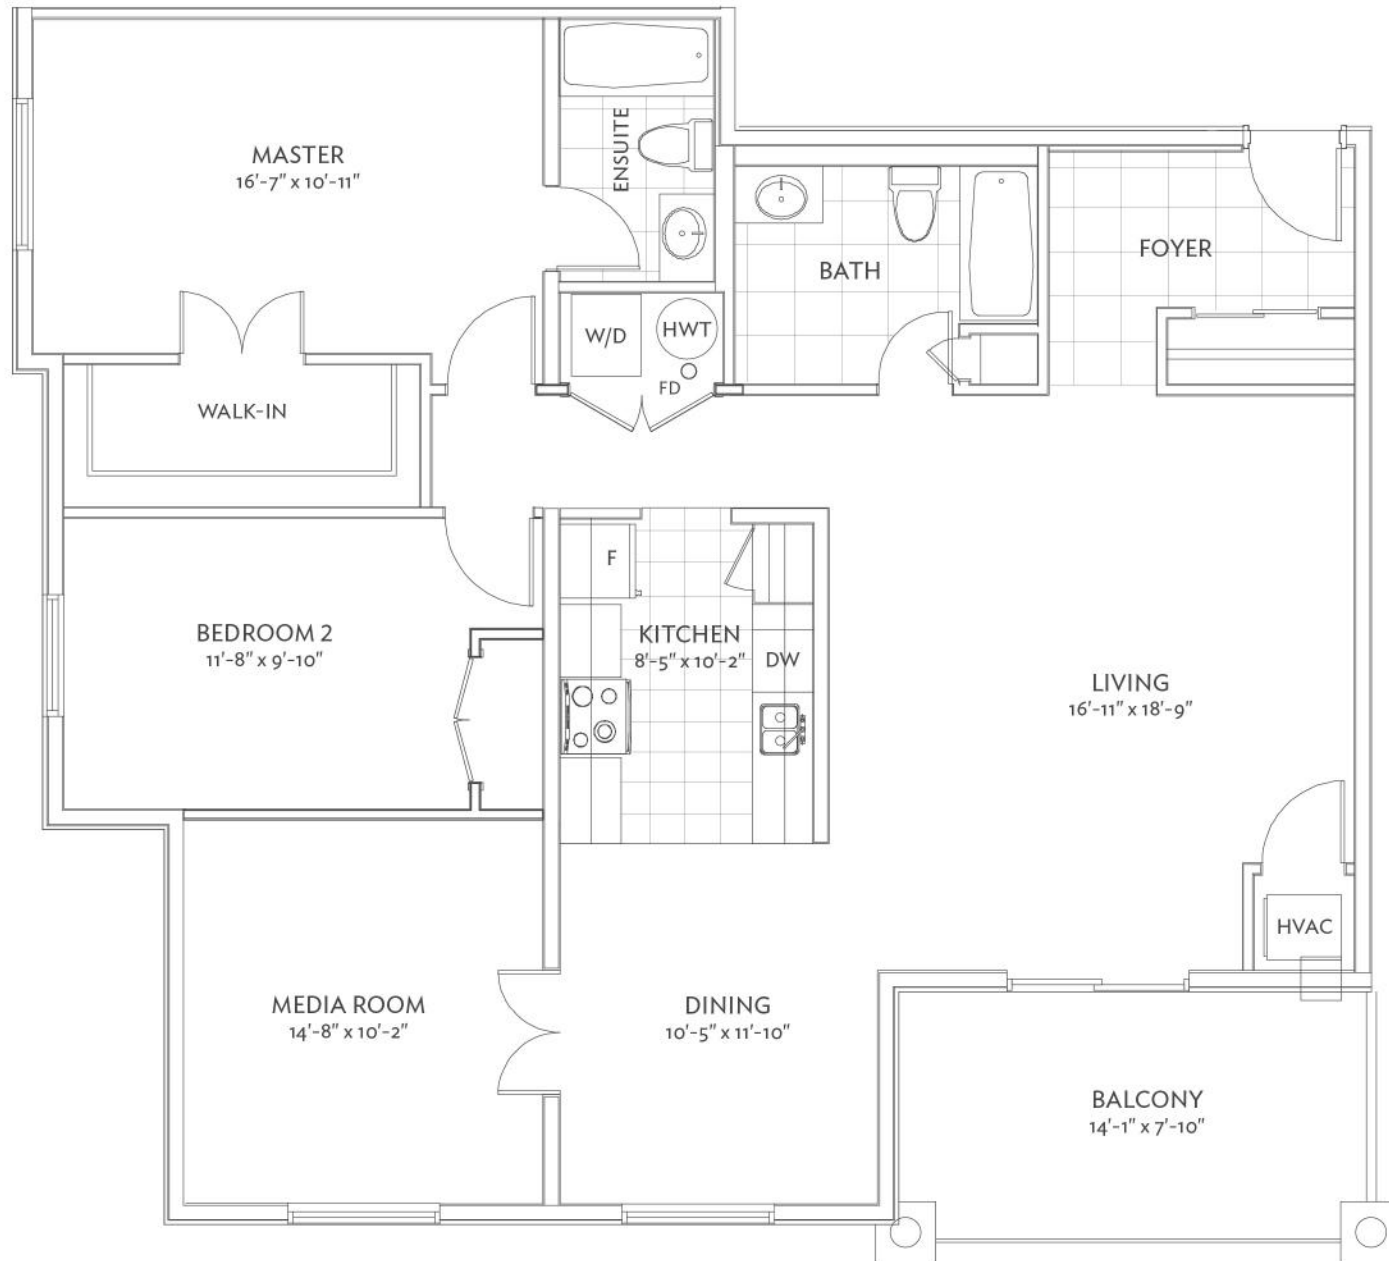

**CONDO
1464 B**

Olympic Bear

Pratt Homes

WELCOME TO THE FAMILY
SINCE · 1890

All Material, specifications and floor plans are subject to change without notice. House renderings are artist's conception and may be built as a mirror image. All floor plans are approximate dimensions. Actual useable floor space may vary from the stated floor area. Colour representations are approximate and subject to change. Municipal Architectural Controls may require modification to exterior material used, exterior house design, appearance and colours. Window sizes may change from floor to floor. Subject to Change E. & O.E. Pratt Homes Barrie. Bear Creek Ridge 2017.

CONDO
1464 B-BF
 Olympic Bear

Pratt Homes

WELCOME TO THE FAMILY
 SINCE · 1890

All Material, specifications and floor plans are subject to change without notice. House renderings are artist's conception and may be built as a mirror image. All floor plans are approximate dimensions. Actual useable floor space may vary from the stated floor area. Colour representations are approximate and subject to change. Municipal Architectural Controls may require modification to exterior material used, exterior house design, appearance and colours. Window sizes may change from floor to floor. Subject to Change E. & O.E. Pratt Homes Barrie. Bear Creek Ridge 2017.