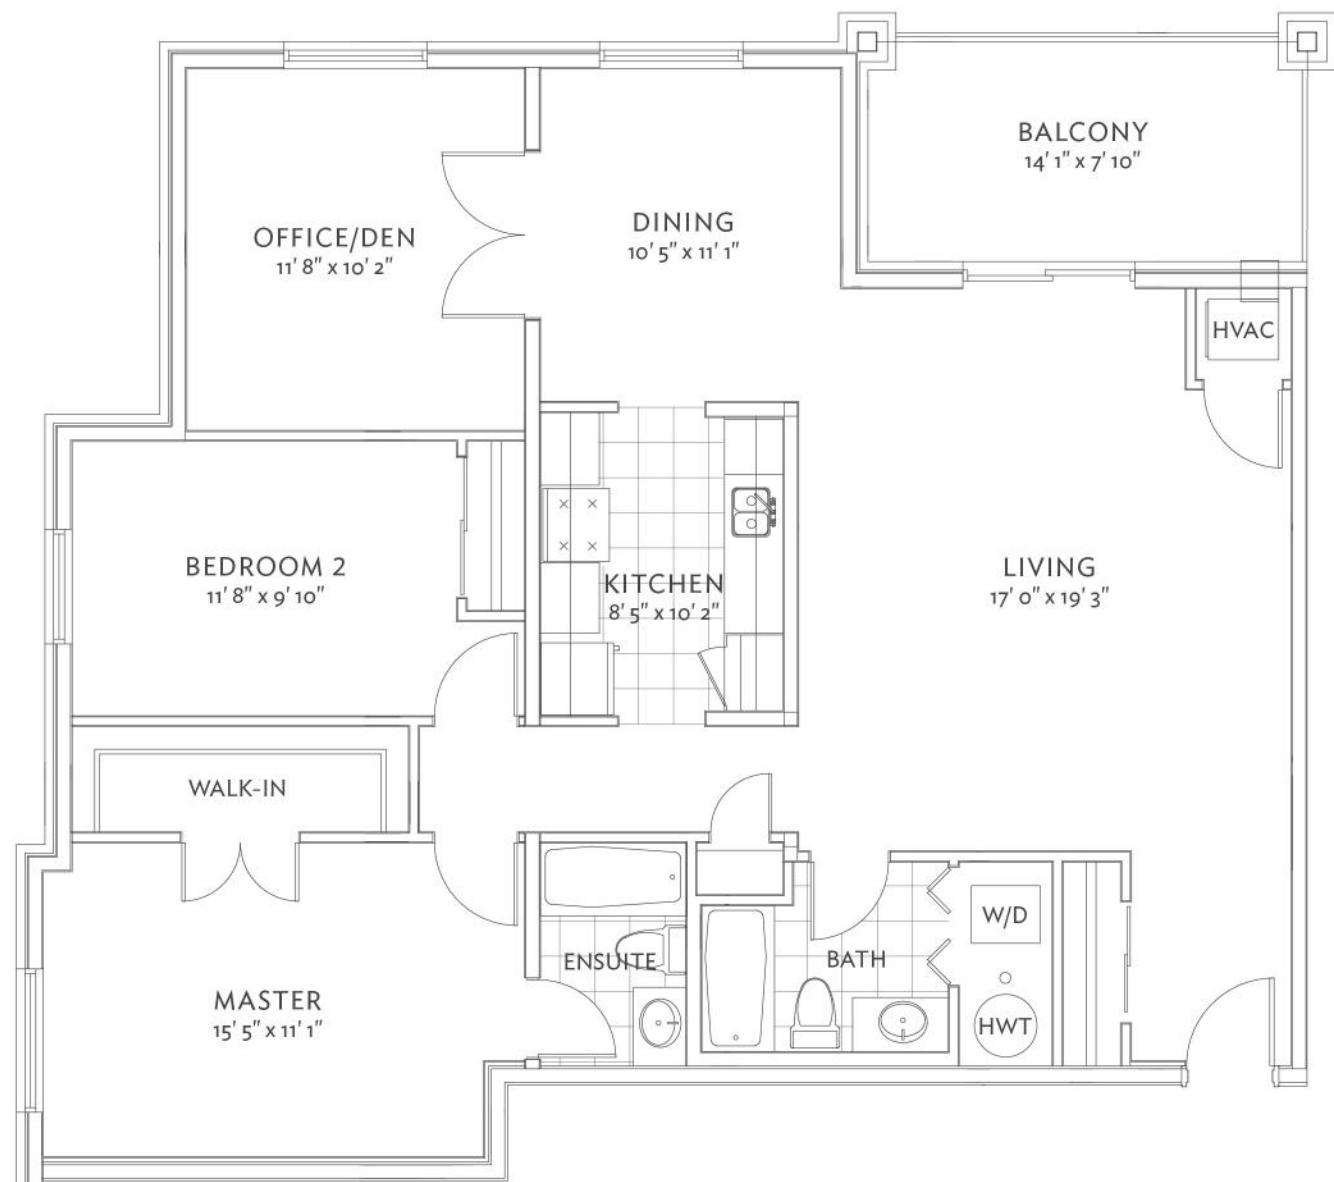

**CONDO
1390**

Olympic Bear

Pratt Homes

WELCOME TO THE FAMILY
SINCE · 1890

All Material, specifications and floor plans are subject to change without notice. House renderings are artist's conception and may be built as a mirror image. All floor plans are approximate dimensions. Actual useable floor space may vary from the stated floor area. Colour representations are approximate and subject to change. Municipal Architectural Controls may require modification to exterior material used, exterior house design, appearance and colours. Window sizes may change from floor to floor. Subject to Change E. & O.E. Pratt Homes Barrie. Bear Creek Ridge 2017.

**CONDO
1390 BF**
Olympic Bear

Pratt Homes

WELCOME TO THE FAMILY
SINCE · 1890

All Material, specifications and floor plans are subject to change without notice. House renderings are artist's conception and may be built as a mirror image. All floor plans are approximate dimensions. Actual useable floor space may vary from the stated floor area. Colour representations are approximate and subject to change. Municipal Architectural Controls may require modification to exterior material used, exterior house design, appearance and colours. Window sizes may change from floor to floor. Subject to Change E. & O.E. Pratt Homes Barrie. Bear Creek Ridge 2017.