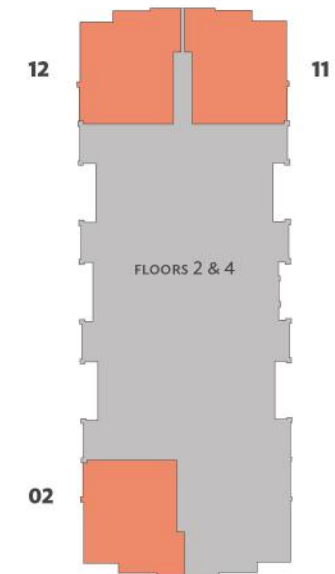

Pratt Homes

WELCOME TO THE FAMILY
SINCE · 1890

All Material, specifications and floor plans are subject to change without notice. House renderings are artist's conception and may be built as a mirror image. All floor plans are approximate dimensions. Actual useable floor space may vary from the stated floor area. Colour representations are approximate and subject to change. Municipal Architectural Controls may require modification to exterior material used, exterior house design, appearance and colours. Window sizes may change from floor to floor. Subject to Change E. & O.E. Pratt Homes Barrie. Bear Creek Ridge 2017.