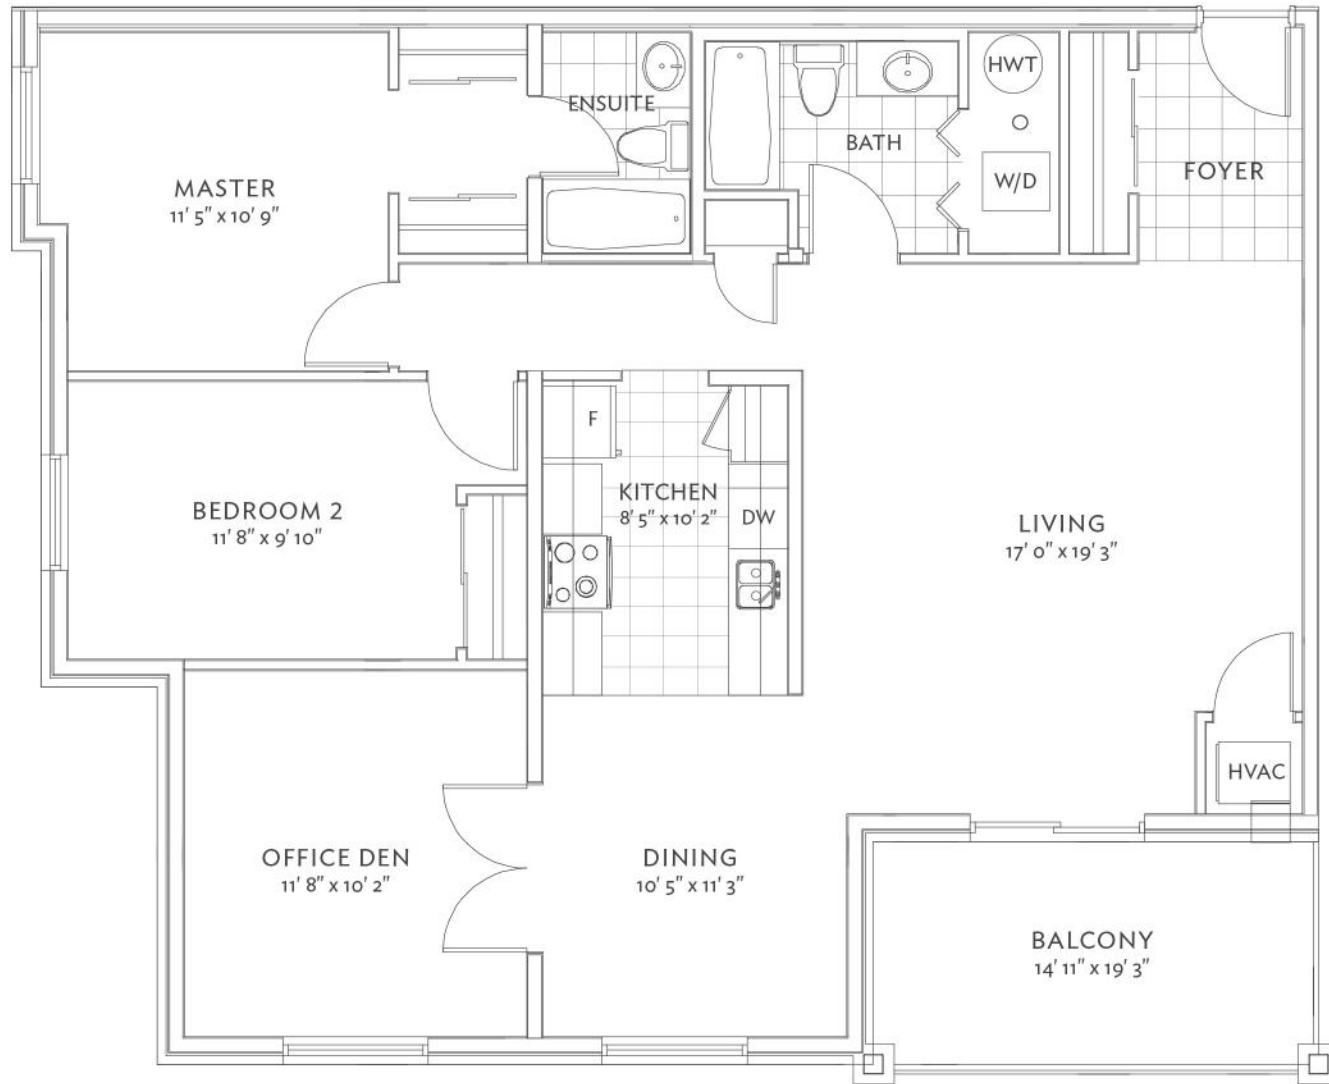

**CONDO
1102 BF**
Olympic Bear

All Material, specifications and floor plans are subject to change without notice. House renderings are artist's conception and may be built as a mirror image. All floor plans are approximate dimensions. Actual useable floor space may vary from the stated floor area. Colour representations are approximate and subject to change. Municipal Architectural Controls may require modification to exterior material used, exterior house design, appearance and colours. Window sizes may change from floor to floor. Subject to Change E. & O.E. Pratt Homes Barrie. Bear Creek Ridge 2017.

**CONDO
1390**

Olympic Bear

Pratt Homes

WELCOME TO THE FAMILY
SINCE · 1890

All Material, specifications and floor plans are subject to change without notice. House renderings are artist's conception and may be built as a mirror image. All floor plans are approximate dimensions. Actual useable floor space may vary from the stated floor area. Colour representations are approximate and subject to change. Municipal Architectural Controls may require modification to exterior material used, exterior house design, appearance and colours. Window sizes may change from floor to floor. Subject to Change E. & O.E. Pratt Homes Barrie. Bear Creek Ridge 2017.

**CONDO
1390 BF**
Olympic Bear

Pratt Homes

WELCOME TO THE FAMILY
SINCE · 1890

All Material, specifications and floor plans are subject to change without notice. House renderings are artist's conception and may be built as a mirror image. All floor plans are approximate dimensions. Actual useable floor space may vary from the stated floor area. Colour representations are approximate and subject to change. Municipal Architectural Controls may require modification to exterior material used, exterior house design, appearance and colours. Window sizes may change from floor to floor. Subject to Change E. & O.E. Pratt Homes Barrie. Bear Creek Ridge 2017.