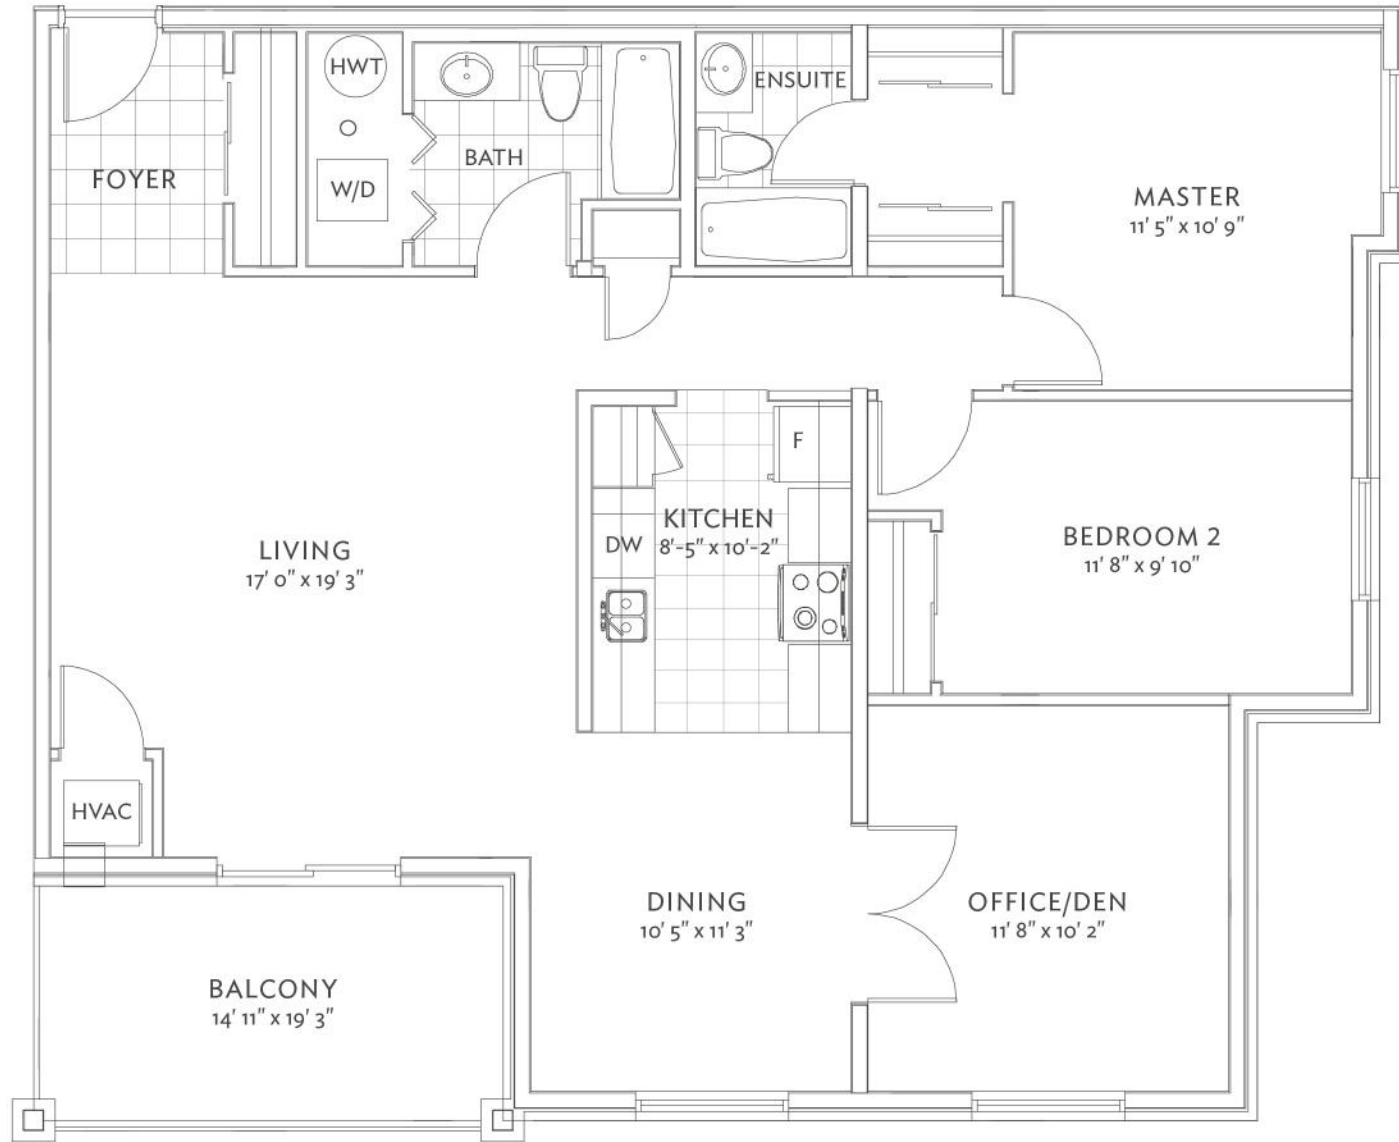

**CONDO
1102 BF**
Olympic Bear

All Material, specifications and floor plans are subject to change without notice. House renderings are artist's conception and may be built as a mirror image. All floor plans are approximate dimensions. Actual useable floor space may vary from the stated floor area. Colour representations are approximate and subject to change. Municipal Architectural Controls may require modification to exterior material used, exterior house design, appearance and colours. Window sizes may change from floor to floor. Subject to Change E. & O.E. Pratt Homes Barrie. Bear Creek Ridge 2017.

**CONDO
1164**

All material, specifications and floor plans are subject to change without notice. House renderings are artist's conception and may be built as a mirror image. All floor plans are approximate dimensions. Actual useable floor space may vary from the stated floor area. Colour representations are approximate and subject to change. Municipal Architectural Controls may require modification to exterior material used, exterior house design, appearance and colours. Window sizes may change from floor to floor. Subject to Change E. & O.E. Pratt Homes Barrie. Bear Creek Ridge 2017.